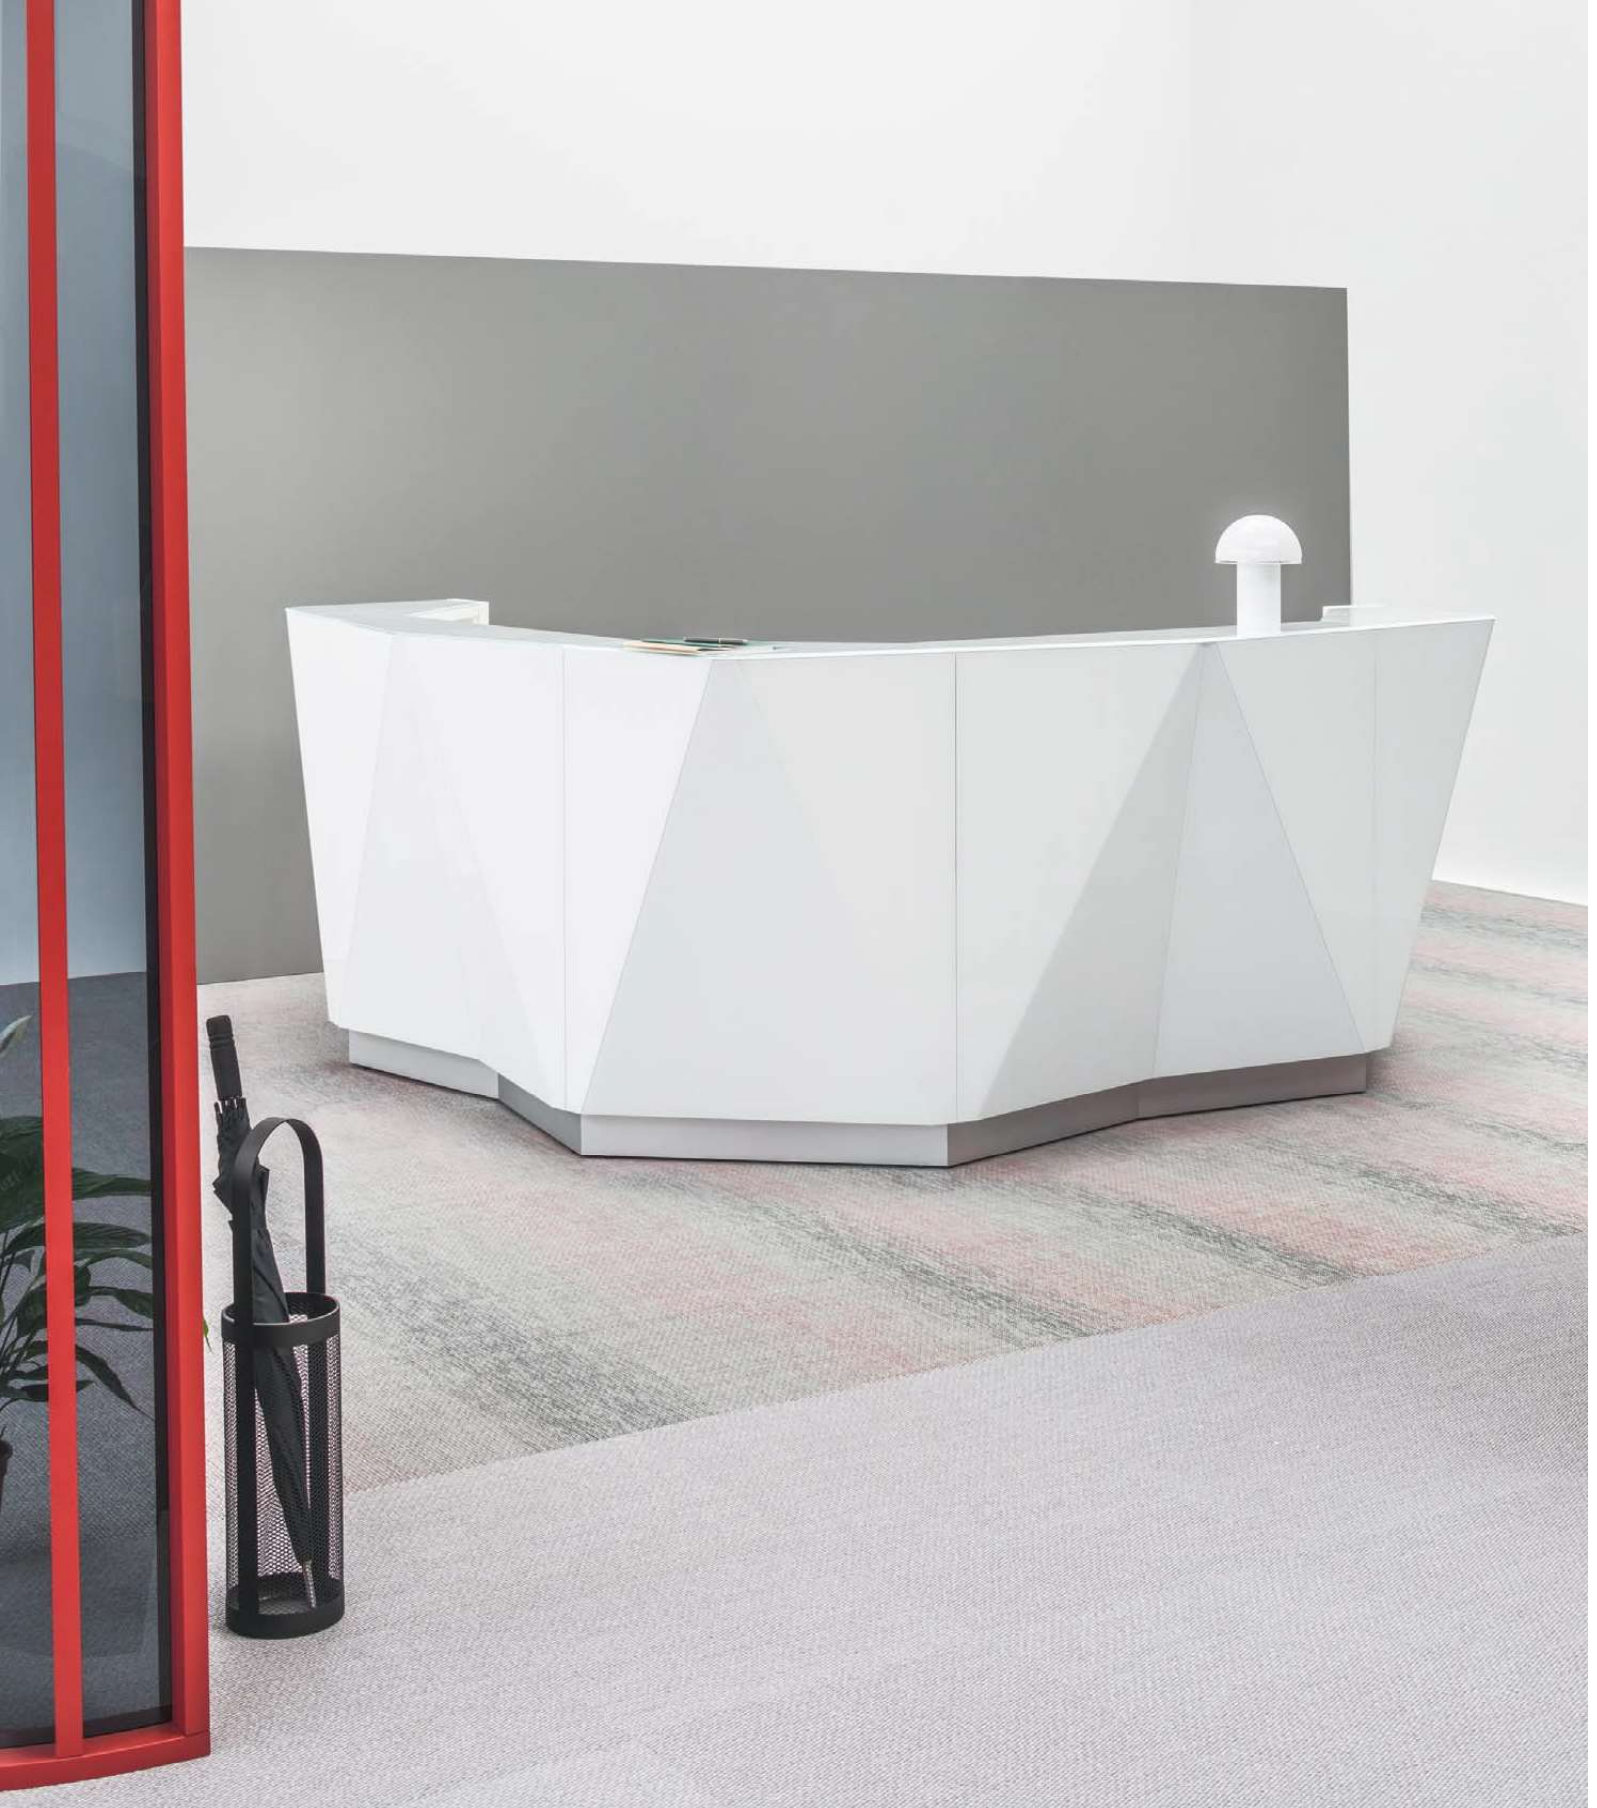

RECEPTION DESKS

.mdd

Evoked the feel of nature in your spaces with this reception desk inspired by the shapes of the Alps. Crafted not only to make guests feel welcomed but also to suit the demands of modern reception areas, integrates the ALPA functionality with grace and timeless design. Luxurious and casual at the same time, a modular reception counter ALPA is available in various arrangements and colours. The glittering front made of glass enlivens every room despite its neutral colour — aluminium, black or white. Minimal aesthetic and clean lines are the most striking features of this reception desk that are highlighted by an illuminated kick plate.

ALP14

2514 mm / 99"

117 - WHITE GLASS

67 - WHITE PASTEL

ALP07

3656 mm / 143 7/8"

117 - WHITE GLASS

67 - WHITE PASTEL

ALPA

ALP15

946 mm / 37 1/4"

3613 mm / 142 1/4"

- 26 - ALUMINUM SATINATO
- 124 - SILVER GLASS

ALPA