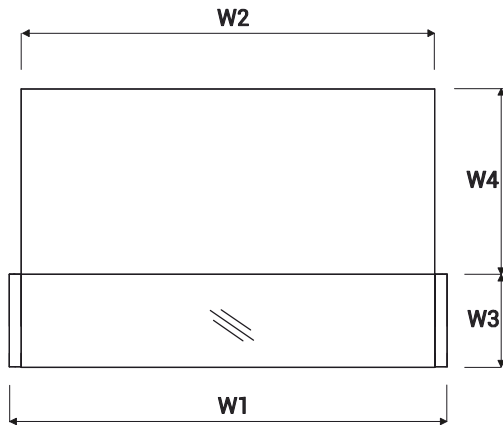

**TECHNICAL SPECIFICATION**

**COLOURS**

**COUNTER TOP - GLASS**

WHITE, LACOBEL

**BODY**

67 WHITE PASTEL

**FRONT - MDF**

MDF LACQUERED,  
GLOSS

1. **Glass top** - glass LACOBEL 4mm
2. **Worktop** - MFC 28mm, PVC edge
3. **Front** - lacquered MDF (gloss) 12 - 16mm
4. **Light source** - RGBW LED, remote control
5. **Body** - MDF lacquered(gloss) 22mm
6. **Low side panel** - MFC 28mm, PVC edge
7. **Base**- laquered MFC - gloss
8. **Leveling** - 5mm range

ATTENTION - Possibility of ordering reception counter front panel in other RAL colours. For more information please ask cusstomer service.

1. **Cable grommets** - Ø80mm

TECHNICAL SPECIFICATION

DIMENSIONS

W1 - 1800mm | W2 - 1700mm | W3 - 300mm | W4 - 600mm | W5 - 344mm | W6 - 360mm | W7 - 740mm

PRODUCT ILLUSTRATION	DIMENSIONS [mm]			INDEX SYMBOL	PRICE EUR				COMMENTS
	WIDTH	DEPTH	HEIGHT			kg	m3	pcs	

RECEPTION DESK