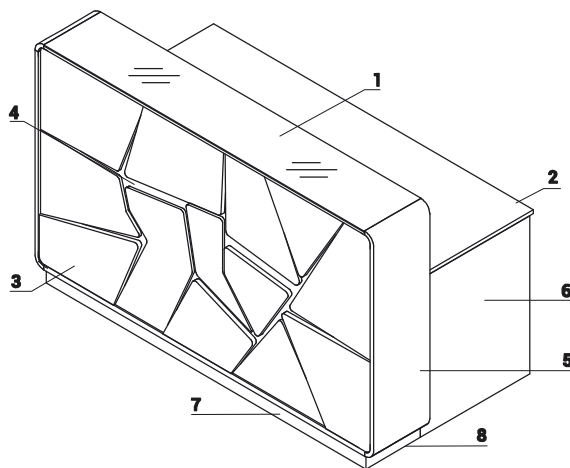

**TECHNICAL SPECIFICATION**

**COLOURS**

**COUNTER TOP - GLASS**

WHITE, LACOBEL

**BODY**

67 WHITE PASTEL

**FRONT - MDF**

MDF LACQUERED,  
GLOSS

1. **Glass top** - glass LACOBEL 4mm
2. **Worktop** - MFC 28mm, PVC edge
3. **Front** - lacquered MDF (gloss) 12 - 16mm
4. **Light source** - RGBW LED, remote control
5. **Body** - MDF lacquered(gloss) 22mm
6. **Low side panel** - MFC 28mm, PVC edge
7. **Base**- laquered MFC - gloss
8. **Leveling** - 5mm range

ATTENTION - Possibility of ordering reception counter front panel in other RAL colours. For more information please ask cusstomer service.

1. **Cable grommets** - Ø80mm

TECHNICAL SPECIFICATION

DIMENSIONS

W1 - 1800mm | W2 - 1700mm | W3 - 300mm | W4 - 600mm | W5 - 344mm | W6 - 360mm | W7 - 740mm

PRODUCT ILLUSTRATION	DIMENSIONS [mm]			INDEX SYMBOL	PRICE EUR				COMMENTS
	WIDTH	DEPTH	HEIGHT			kg	m3	pcs	

RECEPTION DESK