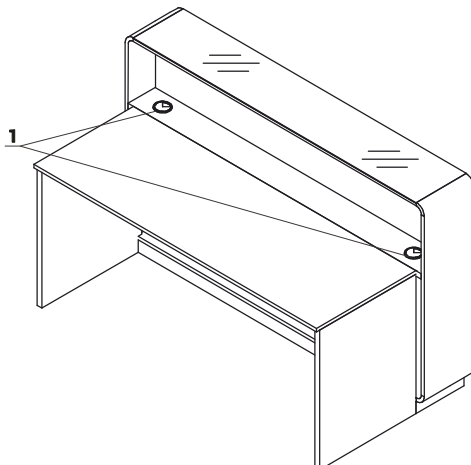

**TECHNICAL SPECIFICATION**

**COLOURS**

**COUNTER TOP - GLASS**

WHITE, LACOBEL

**BODY**

67 WHITE PASTEL

**FRONT - MDF**

MDF LACQUERED,  
GLOSS

1. **Glass top** - glass LACOBEL 4mm
2. **Worktop** - MFC 28mm, PVC edge
3. **Front** - lacquered MDF (gloss) 12 - 16mm
4. **Light source** - RGBW LED, remote control
5. **Body** - MDF lacquered(gloss) 22mm
6. **Low side panel** - MFC 28mm, PVC edge
7. **Base**- laquered MFC - gloss
8. **Leveling** - 5mm range

ATTENTION - Possibility of ordering reception counter front panel in other RAL colours. For more information please ask cusstomer service.

1. **Cable grommets** - Ø80mm

TECHNICAL SPECIFICATION

DIMENSIONS

W1 - 1800mm | W2 - 1700mm | W3 - 300mm | W4 - 600mm | W5 - 344mm | W6 - 360mm | W7 - 740mm

PRODUCT ILLUSTRATION	DIMENSIONS [mm]			INDEX SYMBOL	PRICE EUR				COMMENTS
	WIDTH	DEPTH	HEIGHT			kg	m3	pcs	

RECEPTION DESK