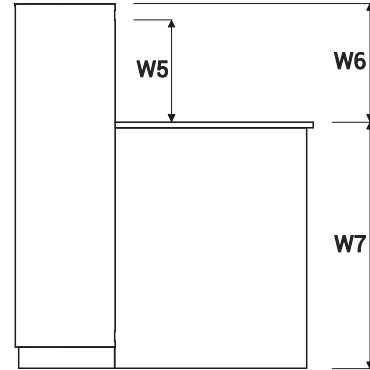

**TECHNICAL SPECIFICATION**

**COLOURS**

**COUNTER TOP - GLASS**

WHITE, LACOBEL

**BODY**

67 WHITE PASTEL

**FRONT - MDF**

MDF LACQUERED,  
GLOSS

1. **Glass top** - glass LACOBEL 4mm
2. **Worktop** - MFC 28mm, PVC edge
3. **Front** - lacquered MDF (gloss) 12 - 16mm
4. **Light source** - RGBW LED, remote control
5. **Body** - MDF lacquered(gloss) 22mm
6. **Low side panel** - MFC 28mm, PVC edge
7. **Base**- laquered MFC - gloss
8. **Leveling** - 5mm range

ATTENTION - Possibility of ordering reception counter front panel in other RAL colours. For more information please ask cusstomer service.

1. **Cable grommets** - Ø80mm

TECHNICAL SPECIFICATION

DIMENSIONS

W1 - 1800mm | W2 - 1700mm | W3 - 300mm | W4 - 600mm | W5 - 344mm | W6 - 360mm | W7 - 740mm

PRODUCT ILLUSTRATION	DIMENSIONS [mm]			INDEX SYMBOL	PRICE EUR				COMMENTS
	WIDTH	DEPTH	HEIGHT			kg	m3	pcs	

RECEPTION DESK