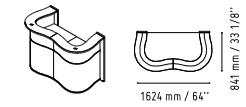

LUV22

- 80 - HIGH GLOSS GREEN
- 67 - WHITE PASTEL

WAVE

LUV30L

- 81 - HIGH GLOSS BURGUNDY
- 67 - WHITE PASTEL

The outstanding traits of the WAVE include its vibrant and live colors in an abundant variety of burgundy, white, green, orange. Individual spaces are colorfully defined since the Wave's ability to blend into any office space is unequivocal. A wide array of modular elements optimizes the flexibility of arrangements in all situations.

LUV49L

- 73 - HIGH GLOSS WHITE
- 67 - WHITE PASTEL

WAVE  
mini

WAVE

The wave reception was created with both enormous and compact office spaces in mind. This brilliant design synchronizes its functionality and esthetic properties.