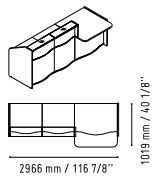

WAVE

LUV30L