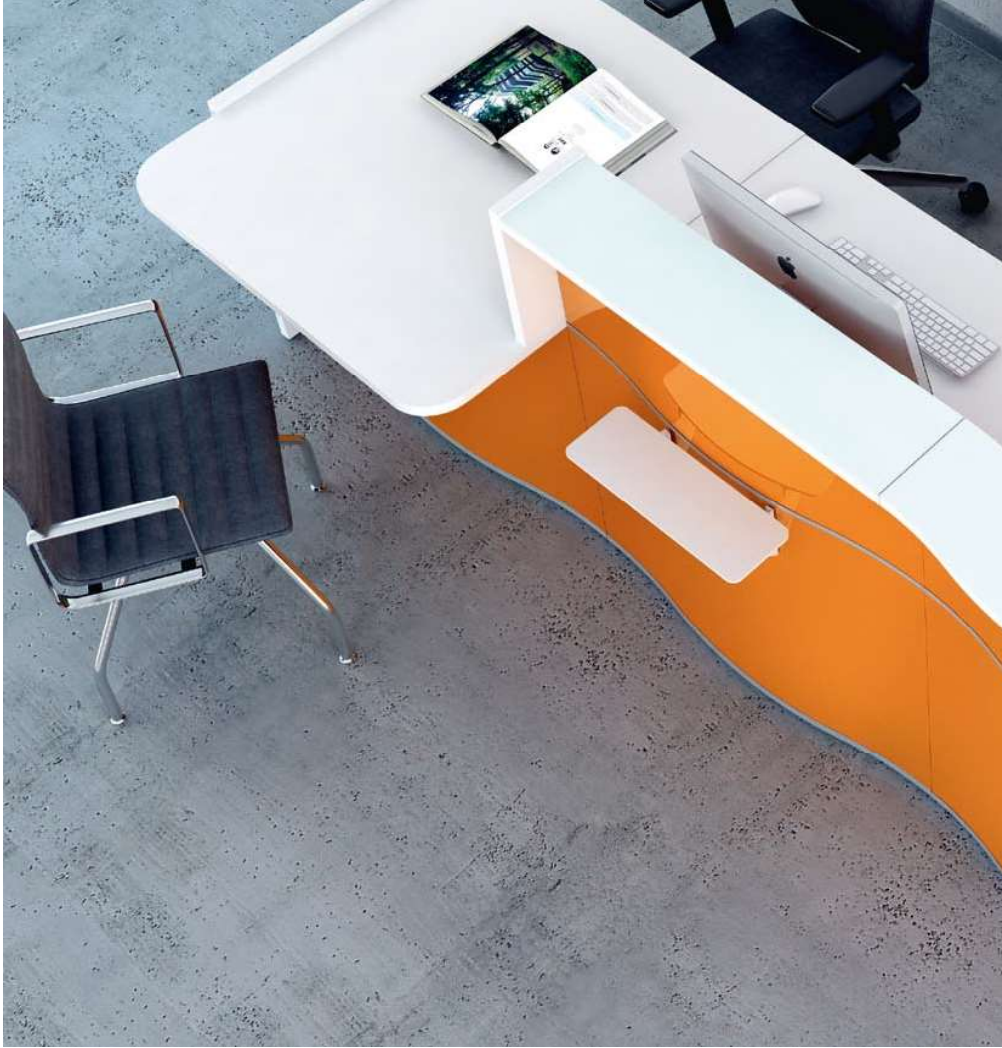

LUV22

- 80 - HIGH GLOSS GREEN
- 67 - WHITE PASTEL

WAVE

LUV30L

- 81 - HIGH GLOSS BURGUNDY
- 67 - WHITE PASTEL

The outstanding traits of the WAVE include its vibrant and live colors in an abundant variety of burgundy, white, green, orange. Individual spaces are colorfully defined since the Wave's ability to blend into any office space is unequivocal. A wide array of modular elements optimizes the flexibility of arrangements in all situations.

LUV49L

- 73 - HIGH GLOSS WHITE
- 67 - WHITE PASTEL

WAVE  
mini

WAVE

The wave reception was created with both enormous and compact office spaces in mind. This brilliant design synchronizes its functionality and esthetic properties.