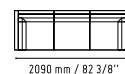

LAS18

1800 mm / 70 7/8"

900 mm / 35 1/2"

67 - WHITE PASTEL

HM-3WP

2090 mm / 82 3/8"

720 mm / 28 3/8"

CUZZA - VIOLET
CUZ12 - GREY

IM215

1334 mm / 52 5/8"

432 mm / 17"

117 - WHITE GLASS
67 - WHITE PASTEL

SNL16

1440 mm / 56 3/4"

WHITE GLOSS