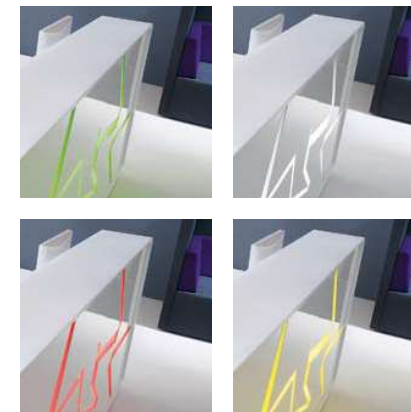

White means purity, perfection and confidence. The desktop is made from pastel white lacobel glass, so are the front and sides of the reception desk. The pattern of Arctic Summer emphasises fluorescent white light.

ARCTIC SUMMER

LAS18

67 - WHITE PASTEL

ARCTIC SUMMER

RGBW LED

Opposites attract.

Arctic summer - ice flow warmed up with the glow - tube lighting. The fancy design of this reception desk is intended for people with imagination, who appreciate elegance and dislike monotony.

LAS18

1800 mm / 70 7/8"

900 mm / 35 1/2"

67 - WHITE PASTEL

HM-3WP

2090 mm / 82 3/8"

720 mm / 28 3/8"

CUZZA - VIOLET
CUZ12 - GREY

IM215

1334 mm / 52 5/8"

432 mm / 17"

117 - WHITE GLASS
67 - WHITE PASTEL

SNL16

1440 mm / 56 3/4"

WHITE GLOSS