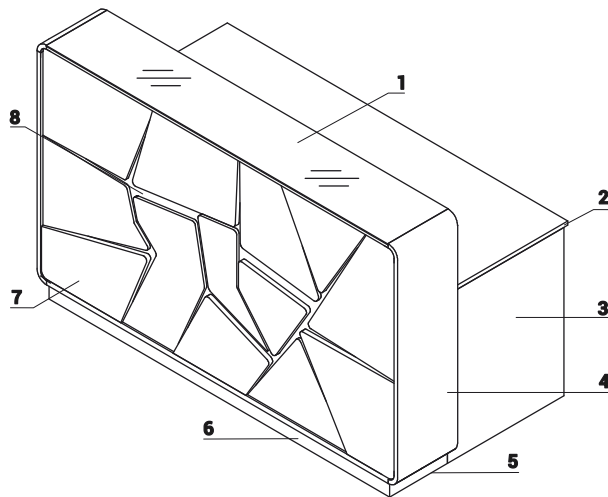

TECHNICAL SPECIFICATION

COLOURS

COUNTER TOP - GLASS

WHITE, LACOBEL

BODY

67 WHITE PASTEL

FRONT - MDF

MDF LACQUERED,  
GLOSS

1. **Glass top** - glass LACOBEL 4mm
2. **Worktop** - MFC 28mm, PVC edge
3. **Front** - lacquered MDF (gloss) 12 - 16mm
4. **Light source** - RGBW LED, remote control
5. **Body** - MDF lacquered(gloss) 22mm
6. **Low side panel** - MFC 28mm, PVC edge
7. **Base** - laquered MFC - gloss
8. **Leveling** - 5mm range

ATTENTION - Possibility of ordering reception counter front panel in other RAL colours. For more information please ask customer service.

1. **Cable grommets** - Ø80mm

TECHNICAL SPECIFICATION

DIMENSIONS

W1 - 1800mm | W2 - 1700mm | W3 - 300mm | W4 - 600mm | W5 - 344mm | W6 - 360mm | W7 - 740mm

PRODUCT ILLUSTRATION	DIMENSIONS [mm]			INDEX SYMBOL					COMMENTS
	WIDTH	DEPTH	HEIGHT			kg	m3	pcs	

RECEPTION DESK

	1800	900	1100	LAS18		125.5	0.987	3	
--	------	-----	------	-------	--	-------	-------	---	--