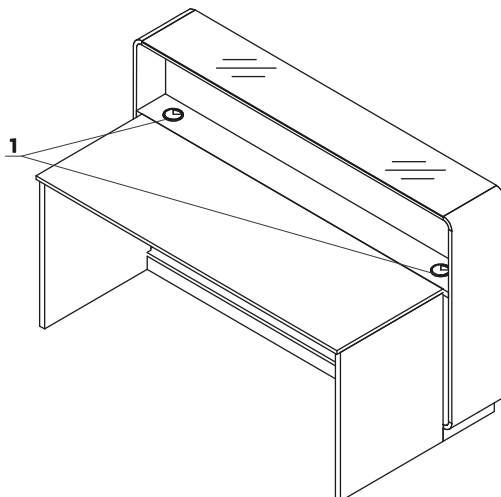

TECHNICAL SPECIFICATION

COLOURS

COUNTER TOP - GLASS

WHITE, LACOBEL

BODY

67 WHITE PASTEL

FRONT - MDF

MDF LACQUERED,  
GLOSS

1. **Glass top** - glass LACOBEL 4mm
2. **Worktop** - MFC 28mm, PVC edge
3. **Front** - lacquered MDF (gloss) 12 - 16mm
4. **Light source** - RGBW LED, remote control
5. **Body** - MDF lacquered(gloss) 22mm
6. **Low side panel** - MFC 28mm, PVC edge
7. **Base** - laquered MFC - gloss
8. **Leveling** - 5mm range

ATTENTION - Possibility of ordering reception counter front panel in other RAL colours. For more information please ask customer service.

1. **Cable grommets** - Ø80mm

TECHNICAL SPECIFICATION

DIMENSIONS

W1 - 1800mm | W2 - 1700mm | W3 - 300mm | W4 - 600mm | W5 - 344mm | W6 - 360mm | W7 - 740mm

PRODUCT ILLUSTRATION	DIMENSIONS [mm]			INDEX SYMBOL					COMMENTS
	WIDTH	DEPTH	HEIGHT			kg	m3	pcs	

RECEPTION DESK

	1800	900	1100	LAS18		125.5	0.987	3	
--	------	-----	------	-------	--	-------	-------	---	--