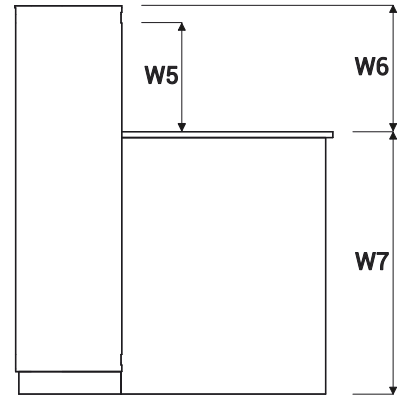

1. **Glass top** - glass LACOBEL 4mm
2. **Worktop** - MFC 28mm, PVC edge
3. **Front** - lacquered MDF (gloss) 12 - 16mm
4. **Light source** - RGBW LED, remote control
5. **Body** - MDF lacquered(gloss) 22mm
6. **Low side panel** - MFC 28mm, PVC edge
7. **Base** - laquered MFC - gloss
8. **Leveling** - 5mm range

ATTENTION - Possibility of ordering reception counter front panel in other RAL colours. For more information please ask customer service.

1. **Cable grommets** - Ø80mm

TECHNICAL SPECIFICATION

DIMENSIONS

W1 - 1800mm | W2 - 1700mm | W3 - 300mm | W4 - 600mm | W5 - 344mm | W6 - 360mm | W7 - 740mm

PRODUCT ILLUSTRATION	DIMENSIONS [mm]			INDEX SYMBOL					COMMENTS
	WIDTH	DEPTH	HEIGHT			kg	m3	pcs	

RECEPTION DESK

	1800	900	1100	LAS18		125.5	0.987	3	
--	------	-----	------	-------	--	-------	-------	---	--