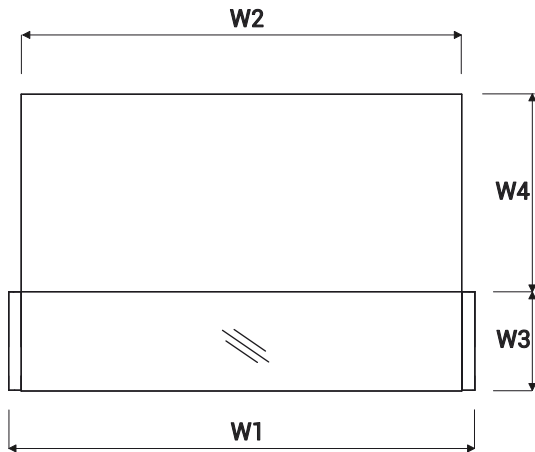

1. **Glass top** - glass LACOBEL 4mm
2. **Worktop** - MFC 28mm, PVC edge
3. **Front** - lacquered MDF (gloss) 12 - 16mm
4. **Light source** - RGBW LED, remote control
5. **Body** - MDF lacquered(gloss) 22mm
6. **Low side panel** - MFC 28mm, PVC edge
7. **Base** - laquered MFC - gloss
8. **Leveling** - 5mm range

ATTENTION - Possibility of ordering reception counter front panel in other RAL colours. For more information please ask customer service.

1. **Cable grommets** - Ø80mm

TECHNICAL SPECIFICATION

DIMENSIONS

W1 - 1800mm | W2 - 1700mm | W3 - 300mm | W4 - 600mm | W5 - 344mm | W6 - 360mm | W7 - 740mm

PRODUCT ILLUSTRATION	DIMENSIONS [mm]			INDEX SYMBOL					COMMENTS
	WIDTH	DEPTH	HEIGHT			kg	m3	pcs	

RECEPTION DESK

	1800	900	1100	LAS18		125.5	0.987	3	
--	------	-----	------	-------	--	-------	-------	---	--