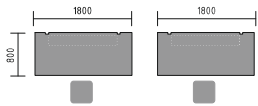

YAN_T

YAN not only serves your present day basic needs but provides an answer to growing demands of the future office. YAN offers desks with manual height regulation. When the need arises you can comfortably set and regulate the height to your liking and situation.