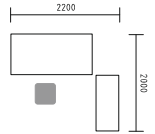

3 in 1 mobile storage credenza can function as a side, lockable storage or shelving unit.

- **BOY05R** DESK WITH MANUAL HEIGHT ADJUSTMENT 1800/800/640-860
- **UM16** MFC MODESTY PANEL 1600/18/400
- **A120M** MANAGERIAL STORAGE 1200/432/599
- **A3105** X2 STORAGE 801/432/1129
- **AS31** X4 GLASS DOOR 30H
- **SAVA** CHAIR 660/610/1050-1150