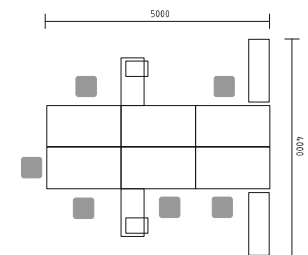

- **BOY34** BENCH 1600/1610/740
- **BOX66** EXTENDING ELEMENT 1600/1610/740
- **BOX68** EXTENDING ELEMENT 1800/1610/740
- **PLY01** X2 EXTENSION 800/600/740
- **A120M** X2 MANAGERIAL STORAGE 1200/432/599
- **SLOT2** X2 PEDESTAL 416/600/586
- **ZIT76** X2 TWIN PANEL 1690/30/350
- **D1, D2, D3** ACCESSORIES
- **ZIT78** X2 TWIN PANEL 780/30/350
- **A5484** X2 STORAGE 801/432/1833
- **A2508** X2 STORAGE 1608/432/777
- **SAVA** X5 CHAIR 660/610/1050-1150
- **GAYA** CHAIR 660/510/825