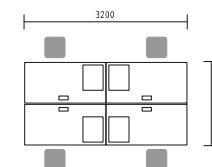

- BOY34** BENCH 1600/1610/740
- BOX66** EXTENSION ELEMENT 1600/1610/740
- S81** X2 VERTICAL CABLE DUCT
- KDT19** X4 PEDESTAL 402/600/586

3 in 1 mobile storage credenza can function as a side, lockable storage or shelving unit.

- BOY05R** DESK WITH MANUAL HEIGHT ADJUSTMENT 1800/800/640-860
- UM16** MFC MODESTY PANEL 1600/18/400
- A120M** MANAGERIAL STORAGE 1200/432/599
- A3105** X2 STORAGE 801/432/1129
- AS31** X4 GLASS DOOR 30H
- SAVA** CHAIR 660/610/1050-1150