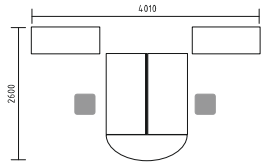

OGI_Y

It is easy to add some character and alter office interiors just by supplying different panels, colour of desk frames or storages. This also works perfectly for highlighting managerial space. Apart from standard desks OGI_Y offers desks with manual height regulation perfect for modern manager.

- **BOY34** BENCH 1600/1610/1740
- **PL23** EXTENSION 516/1610/28
- **MG41** SUPPORTING LEG 40/40/112
- **ZP30** ZIG-ZAG PANEL 1590/26/350
- **S91** VERTICAL CABLE DUCT
- **S83** X2 CPU HOLDER
- **A120M** MANAGERIAL STORAGE 1200/432/599
- **AAPO6** X2 SLIDING DOOR STORAGE 1200/432/1481
- **SAVA** X2 CHAIR 660/610/1050-1150
- **GAYA** CHAIR 660/510/825