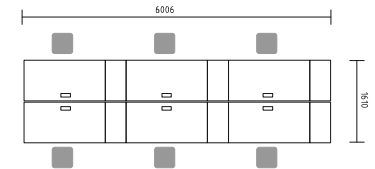

OGI_Q

Managerial storages are part of the overall desk construction and play an important organizing role. Interior hides lockable drawer for personal items. It is very important to note that the storages have sliding doors not limiting space or movements in any way.