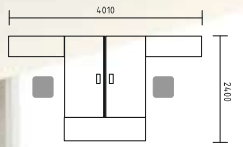

ZUS10 SONIC PANEL WITH ACCESSORIES

- B0005** STRAIGHT DESK 1800/800/740
- UR16** METAL MODESTY PANEL 1600/15/30
- KD663** PEDESTAL WITH WIDE WORKTOP 800/600/740
- A3504** X3 STORAGE 801/432/1129
- AS31** X6 GLASS DOOR 3DH
- GAYA** CHAIR 660/510/825
- SAYA** CHAIR 660/610/1050-1150