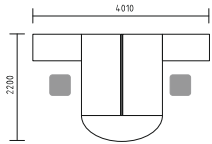

OGI_Q

Versatile desk extensions create efficient work area where all documents are placed within an easy reach. Several desks storage options allow to build work spaces where all individual needs are fulfilled yet still being integral part of the whole office environment.

- **B0034** BENCH 1600/1610/740
- **KD1263** X2 PEDESTAL WITH WIDE WORKTOP 1200/600/740
- **ZUS16** SONIC PANEL 1590/38/350
- **D1** X2 ACCESSORIES
- **PL23** EXTENSION 516/1600/28
- **NG41** SUPPORTING LEG 40/40/712
- **ST3** X2 COMPUTER STAND
- **SAVA** X2 CHAIR 660/610/1050-1150
- **HM-PU** LOUNGE 650/650/420
- **SNL16** SUNBEAM LAMP Ø1440/740