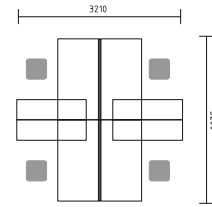

OGI_Q

Managerial storages are part of the overall desk construction and play an important organizing role. Interior hides lockable drawer for personal items. It is very important to note that the storages have sliding doors not limiting space or movements in any way.