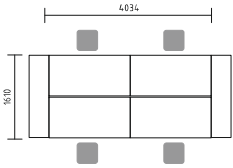

OGI offers a wide selection of pedestals, desk storages, tambour or sliding door cabinets which can be arranged around desks to build separate areas.
Smart storage solutions give more flexibility and save office space.
Other than the normal function, high storages can act as dividers for greater privacy, whereas storages with desk height create extra work space.

A2L06 TAMBOUR STORAGE 1200/432/740