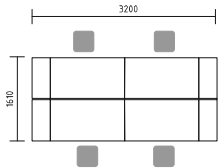

OGI_A

CARGO storages represent practical solution for organizing documents and office accessories. It allows for quick and easy access to essential materials. Placed on the top shelf there is a pencil holder for organizing small office items. CARGO can be located at the end or as a middle dividing element in between benches.

- **BAG0210** BENCH 1600/1610/740
- **BAG0410** EXTENDING ELEMENT 1600/1610/740
- **KCD81P** X2 CARGO 402/800/1100
- **KCD81L** X2 CARGO 402/800/1100
- **SAVA** X4 CHAIR 660/610/1050-1150
- **MM-PH** X3 LOUNGE 450/450/420
- **WS05** HANGER 480/1700