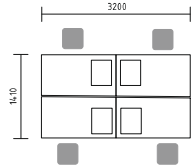

OGI_A

OGI represents a freedom of choice and a great variety of styles, sizes and colour schemes. Designing work spaces and furnishing them has never been easier whether choosing for larger or smaller office areas. OGI combines great design with unlimited possibilities and space-smart solutions.