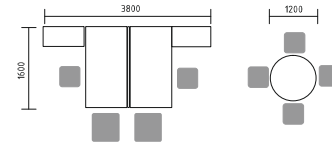

OGI_A

OGI represents a freedom of choice and a great variety of styles, sizes and colour schemes. Designing work spaces and furnishing them has never been easier whether choosing for larger or smaller office areas. OGI combines great design with unlimited possibilities and space-smart solutions.