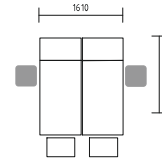

OGI_A

CARGO storages represent practical solution for organizing documents and office accessories. It allows for quick and easy access to essential materials. Placed on the top shelf there is a pencil holder for organizing small office items. CARGO can be located at the end or as a middle dividing element in between benches.

- **BAG0210** BENCH 1600/1610/740
- **BAG0410** EXTENDING ELEMENT 1600/1610/740
- **KCD81P** X2 CARGO 402/800/1100
- **KCD81L** X2 CARGO 402/800/1100
- **SAVA** X4 CHAIR 660/610/1050-1150
- **MM-PH** X3 LOUNGE 450/450/420
- **WS05** HANGER 480/1700

- **BAG040** X2 STRAIGHT DESK 1600/800/740
- **ZUS16** SONIC PANEL 1590/38/350
- **D1, D2** X2 ACCESSORIES
- **KCD81P** CARGO 402/800/1100
- **KCD81L** CARGO 402/800/1100
- **SLD13** X2 PEDESTAL 416/600/586
- **A2104HZ** X3 STORAGE WITH HPL FRONT 801/432/777
- **SAVA** X2 CHAIR 660/610/1050-1150