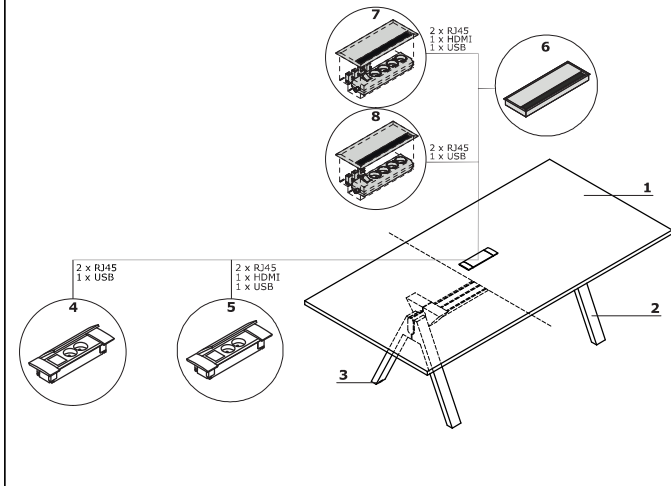

Accessories							
	Symbol	Price EUR	Dimensions			kg m3 pcs	Comments
			Width	Depth	Height		
	V21	62,-	700	120	85	1,8 kg 0,01 m3 1 pcs	

Extra charge							

Colour combination - Viga M														
														
Material	Colour	Conference tables		High tables		Complementary elements								
		A - Top	B - Leg	A - Top	B - Leg	C - Mediabox								
MFC	08 - black	✓		✓										
	31 - canadian oak	✓		✓										
	64 - cocoa	✓		✓										
	106 - lowland walnut	✓		✓										
	167 - grey oak	✓		✓										
	168 - natural oak	✓		✓										
	171 - dark walnut	✓		✓										
Veneer	181 - natural oak		✓		✓									
	182 - black oak		✓		✓									
	191 - copper oak		✓		✓									
	M115 - black semi-matt RAL 9005					✓								

Conference tables

- 1 Top** - MFC 18 mm, ABS edges
- 2 Leg** - natural wood - oak, profile 80x40mm
- 3 Leveling** - 5 mm range

OPTIONS WITH EXTRA CHARGE:

- 4 Mediabox M06** - 2x230V+USB charger, colour: black
- 5 Mediabox M06H** - 2x230V+HDMI+USB, colour: black
- 6 Top access M05**
- 7 Mediabox M04H** - 2xRJ45 (class E, cat. 6); +1 x USB + 1 x HDMI + 4x 230V
- 8 Mediabox M04** - 2xRJ45 (class E, cat. 6); +1 x USB + 4x 230V