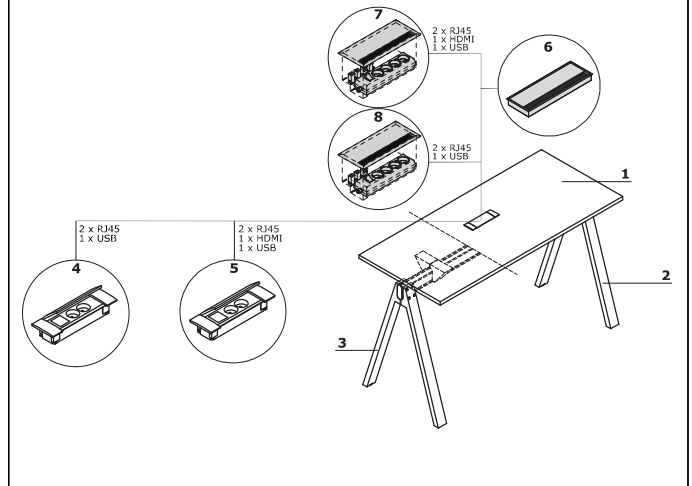

Conference tables

- 1 Top** - MFC 18 mm, ABS edges
- 2 Leg** - natural wood - oak, profile 80x40mm
- 3 Leveling** - 5 mm range

OPTIONS WITH EXTRA CHARGE:

- 4 Mediabox M06** - 2x230V+USB charger, colour: black
- 5 Mediabox M06H** - 2x230V+HDMI+USB, colour: black
- 6 Top access M05**
- 7 Mediabox M04H** - 2xRJ45 (class E, cat. 6); +1 x USB + 1 x HDMI + 4x 230V
- 8 Mediabox M04** - 2xRJ45 (class E, cat. 6); +1 x USB + 4x 230V

Conference tables		Price EUR	Dimensions			kg m3 pcs	Comments
	Symbol		Width	Depth	Height		
		V220SM	1165,-	2200	1100	740	65.44 kg 0.132 m3 4 pcs
	V240SM	1180,-	2400	1100	740	68.06 kg 0.142 m3 4 pcs	
	V440SM	2385,-	4400	1100	740	130.88 kg 0.262 m3 9 pcs	
	V480SM	2415,-	4800	1100	740	241.14 kg 0.499 m3 11 pcs	