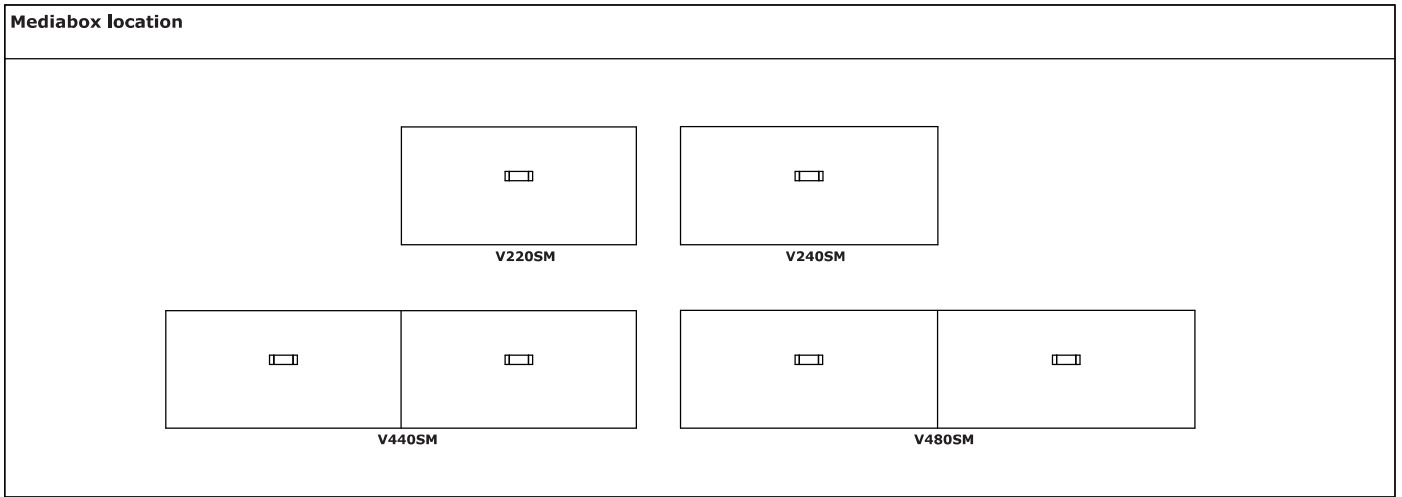

Conference tables

- 1 Top** - MFC 18 mm, ABS edges
- 2 Leg** - natural wood - oak, profile 80x40mm
- 3 Leveling** - 5 mm range

OPTIONS WITH EXTRA CHARGE:

- 4 Mediabox M06** - 2x230V+USB charger, colour: black
- 5 Mediabox M06H** - 2x230V+HDMI+USB, colour: black
- 6 Top access M05**
- 7 Mediabox M04H** - 2xRJ45 (class E, cat. 6); +1 x USB + 1 x HDMI + 4x 230V
- 8 Mediabox M04** - 2xRJ45 (class E, cat. 6); +1 x USB + 4x 230V

High tables

- 1 Top** - MFC 18 mm, ABS edges
- 2 Leg** - natural wood - oak, profile 80x40mm
- 3 Leveling** - 5 mm range

OPTIONS WITH EXTRA CHARGE:

- 4 Mediabox M06** - 2x230V+USB charger, colour: black
- 5 Mediabox M06H** - 2x230V+HDMI+USB, colour: black
- 6 Top access M05**
- 7 Mediabox M04H** - 2xRJ45 (class E, cat. 6); +1 x USB + 1 x HDMI + 4x 230V
- 8 Mediabox M04** - 2xRJ45 (class E, cat. 6); +1 x USB + 4x 230V