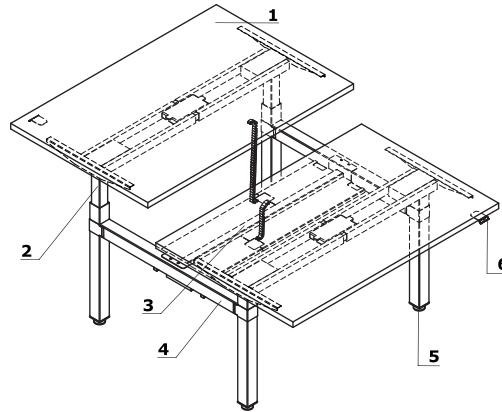

Electric frame with common cable tray - Ogi Drive

1. 1 **Worktop** - MFC 28 mm, ABS edge
2. 2 **Electric height adjustable frame** - powder coated steel, load 100 kg, telescopic leg
3. 3 **Common cable tray + vertical cable organizer**
4. 4 **Metal element for legs connecting**
5. 5 **Leveling feet** - range 5 mm
6. 6 **Control panel** - stepless height adjustment:
   - **A** - basic control panel; the sensitivity of the anti-collision system is set to Medium
   - **B** - OPTION WITH EXTRA CHARGE - up and down keypad with memory; the ability to change the sensitivity of the anti-collision system within 3 levels: Low, Medium, High
   - **C** - OPTION WITH EXTRA CHARGE - round control panel with memory; the ability to change the sensitivity of the anti-collision system within 3 levels: Low, Medium, High; mounted to the worktop
   - **D** - OPTION FOR AN ADDITIONAL COST - bluetooth module:
     - compatible with both panel A, B and C
     - the ability to change the sensitivity of the anti-collision system within 3 levels: Low, Medium, High
     - control via .mdd Desk BT application (downloadable from Google Play or App Store). The app has a time interval function that informs the user about the need of changing body position (from sitting to standing or standing to sitting)