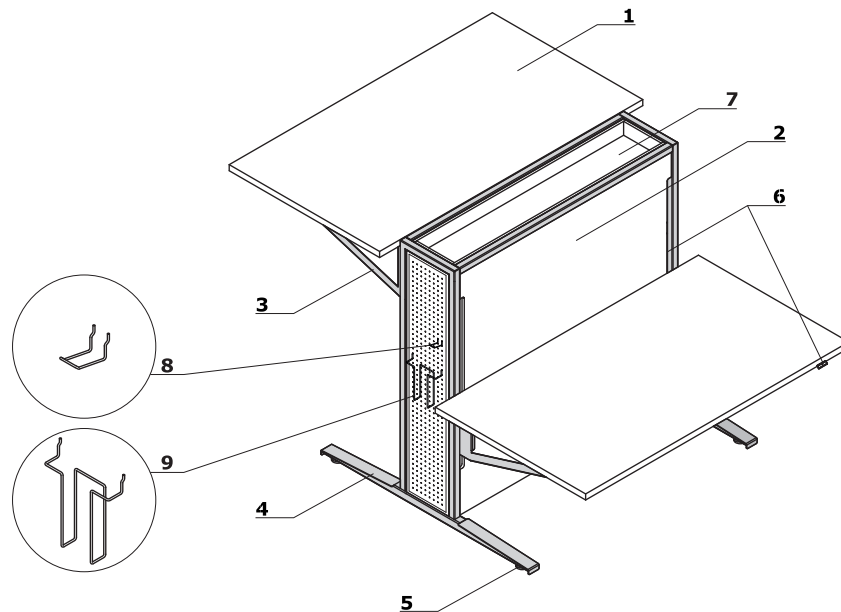

## Technical specification

- 1 **Worktop** - MFC 28 mm, ABS edge, max load 50 kg
- 2 **Body:**
  - **frame** - powder coated metal
  - **side panel** - perforated sheet; colour matching the frame
  - **filling** - 12mm melamine plate
  - fixed body dimensions for all the worktop sizes
- 3 **Frame** - powder coated metal
- 4 **Foot** - powder coated metal
- 5 **Leveling** - 5 mm range
- 6 **Electrical height adjustment** - 650 - 1300 mm range:
  - A - basic control panel; the sensitivity of the anti-collision system is set to Medium
  - B - OPTION WITH EXTRA CHARGE - up and down keypad with memory; the ability to change the sensitivity of the anti-collision system within 3 levels: Low, Medium, High
  - C - bluetooth module:
    - compatible with both panel A and B
    - the ability to change the sensitivity of the anti - collision system within 3 levels: Low, Medium, High
    - control via .mdd Desk BT application (downloadable from Google Play or App Store). The app has a time interval function that informs the user about the need of changing body position (from sitting to standing or standing to sitting)
    - both worktops are operated by one motor, thus only one worktop can be adjusted at a time
- 7 **Shelf**
- 8 **Hanger** - chrome wire
- 9 **A5 documents bracket** - chrome wire