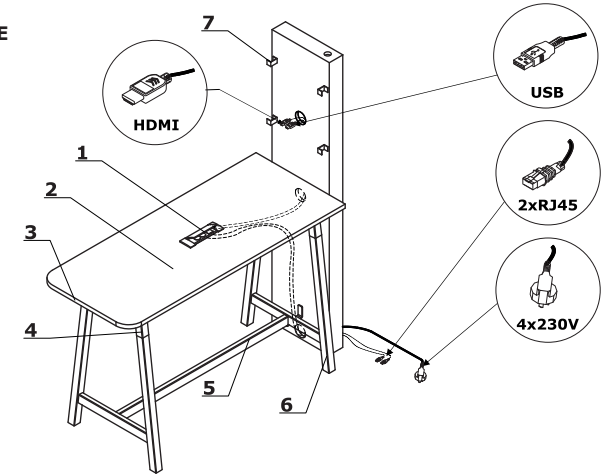

Technical specification - MSW01

1. **1 Mediabox M04H** - 2xRJ45 (class E, cat. 6); +1 x USB + 1 x HDMI + 4x 230V
2. **2 Worktop** - MFC 28 mm, ABS edge
3. **3 OPTION WITH EXTRA CHARGE** - worktop edge, colour: ash natural
4. **4 Metal element** - powder coated
5. **5 Frame** - metal, profile 50 x 50 mm
6. **6 Natural wood** - ash, coated with transparent varnish, profile 40 x 40 mm
7. **7 Handles** - VESA fixing, spacing 200x200, 300x300, 400x400mm, max weight of TV 20 kg