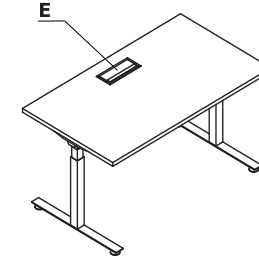

Colour combination - Ogi Drive

Material	Colour	Desks																
		A - Top	B - Frame	C - Foot Pro	D - Grommet	E - Mediabox												
MFC	26 - aluminum satinato	✓																
	31 - canadian oak	✓																
	39 - polar birch	✓																
	64 - cocoa	✓																
	67 - white pastel	✓																
	106 - lowland walnut	✓																
	154 - anthracite	✓																
	08 - black	✓																
	167 - grey oak	✓																
	168 - natural oak	✓																
	169 - honey oak	✓																
	170 - acacia	✓																
	171 - dark walnut	✓																

* Foot - extra charge for foot 27 € (1 pcs), set for desk 54 € (2 pcs)