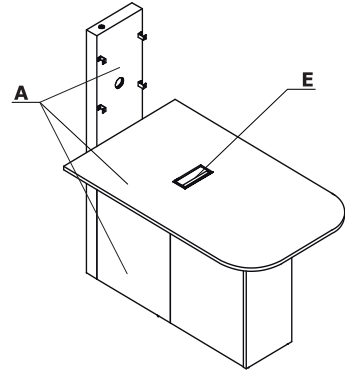

Colour combination - Multimedia stand

Material	Colour	Multimedia stand MS01, MS02		Multimedia stand MSW01		Accessories														
		A - Whole	B - Top	C - Frame	D - Leg	E - Mediabox														
MFC	08 - black	✓	✓																	
	26 - aluminum satinato	✓	✓																	
	31 - canadian oak		✓																	
	39 - polar birch		✓																	
	64 - cocoa		✓																	
	67 - white pastel	✓	✓																	
	154 - anthracite		✓																	
	167 - grey oak		✓																	
	168 - natural oak		✓																	
	169 - honey oak		✓																	
	170 - acacia		✓																	
	171 - dark walnut		✓																	
		Natural ash				✓														
Metal	M009 - aluminium semi-matt RAL 9006			✓		✓														
	M015 - white semi-matt RAL 9010			✓		✓														
	M115 - black semi-matt RAL 9005			✓		✓														
	M154 - anthracite semi-matt RAL 7043			✓		✓