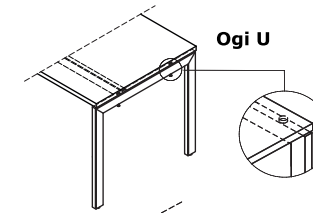

Frame

- **Ogi W** - natural wood - ash, with metal element, powder coated, coated with transparent varnish, profile 40 × 40 mm, spacer 10 mm between top and frame
- **Ogi M** - metal, powder coated, profile 40 × 40 mm, spacer 10 mm between top and frame
- **Ogi A** - powder coated steel, profile 60x30 mm
- **Ogi Q** - powder coated steel, profile 60x20 mm, spacer 10 mm between top and frame
- **Ogi N** - powder coated metal, column 642x149x36 mm, foot 647x60 mm, vertical cable management, modesty panel - MFC 18 mm
- **Ogi U** - powder coated steel, profile 60x30 mm, spacer 10 mm between top and frame
- **Ogi Y** - powder coated steel, profile 40x40 mm, spacer 10 mm between top and frame
- **Ogi Y** - with manual height adjustment 640-860 mm, every 20 mm*, powder coated steel, telescopic profile: 30x30 into 40x40 mm
- **Ogi V** - legs - MFC 28 mm, modesty panel - MFC 18 mm, aluminum spacer 60x20 mm between top and leg
- **Ogi B** - natural wood - ash, coated with transparent varnish, profile 40 × 56 mm, spacer 10 mm between top and frame
- **Ogi T** - metal, powder coated, profile 60 × 60 mm:
  OPTION WITH EXTRA CHARGE - Pro foot (56 €/ 2 pcs):
  • aluminium powder coated
  • polished aluminium (54 €/ 2 pcs)

Attention - leveling - 10 mm range

Attention - cable tray under the worktop is always in M009 - aluminium semi-matt colour.