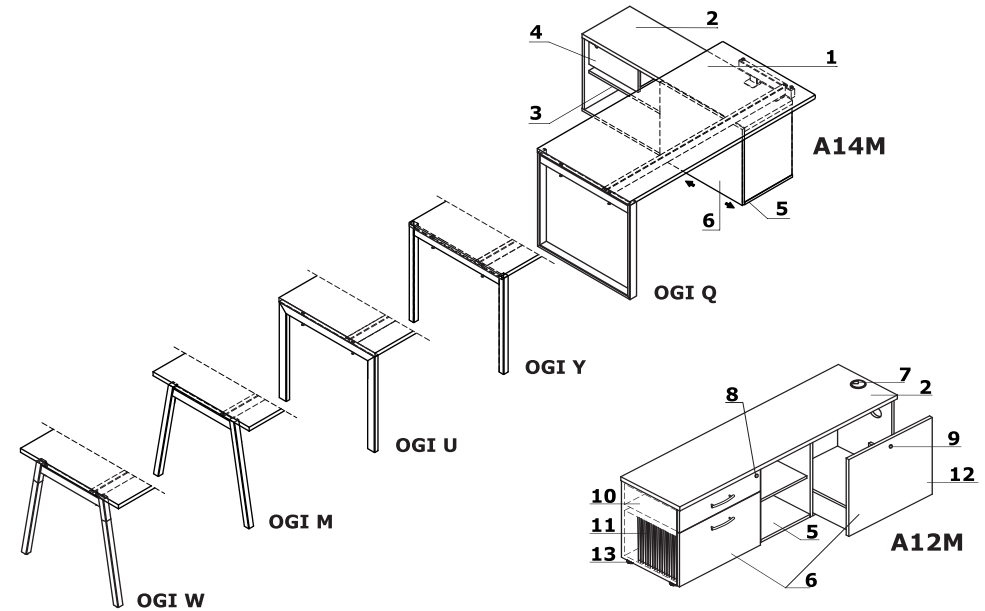

Desk with managerial storage

A14M:

1. 1 **Worktop** - MFC 28 mm, ABS edge
   - 2 **Top** - MFC 28 mm, ABS edge
   - 3 **Shelf** - MFC 18 mm, protection against accidental falling-out, ABS edge
   - 4 **Drawer** - MFC 18 mm, ABS edge, patent lock - possible to change location
   - 5 **Base** - MFC 18 mm, ABS edge
   - 6 **Front** - MFC 18 mm, ABS edge
2. **A12M - OPTION WITH EXTRA CHARGE:**
3. 7 **Top** - MFC 28 mm, ABS edge
   - 8 **Cable grommets** - Ø80 mm
   - 9 **Base** - MFC 18 mm, ABS edge
   - 10 **Front** - MFC 18 mm, ABS edge
   - 11 **Central lock** - foldable key
   - 12 **Patent lock**
   - 13 **Metal drawer** - roll runners, max load 25 kg, 80% extraction, anti-tilt mechanism
   - 14 **Suspension files drawer** - with bottom, ball runners, max load 45 kg, 100% extraction, Push-to-Open
   - 15 **Drawer with bottom** - ball runners, max. load 40 kg, 100 % extraction, push-to-open, enough space for computer
   - 16 **Leveling feet** - range 5 mm