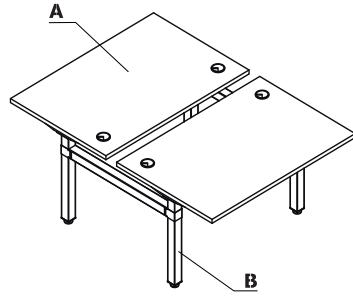

Colour combination - Ogi Drive

Material	Colour	Desks																
		A - Top	B - Frame	C - Foot Pro	D - Grommet	E - Mediabox												
MFC	26 - aluminum satinato	✓																
	31 - canadian oak	✓																
	39 - polar birch	✓																
	64 - cocoa	✓																
	67 - white pastel	✓																
	106 - lowland walnut	✓																
	154 - anthracite	✓																
	08 - black	✓																
	167 - grey oak	✓																
	168 - natural oak	✓																
	169 - honey oak	✓																
	170 - acacia	✓																
	171 - dark walnut	✓																

* Foot - extra charge for foot 27 € (1 pcs), set for desk 54 € (2 pcs)