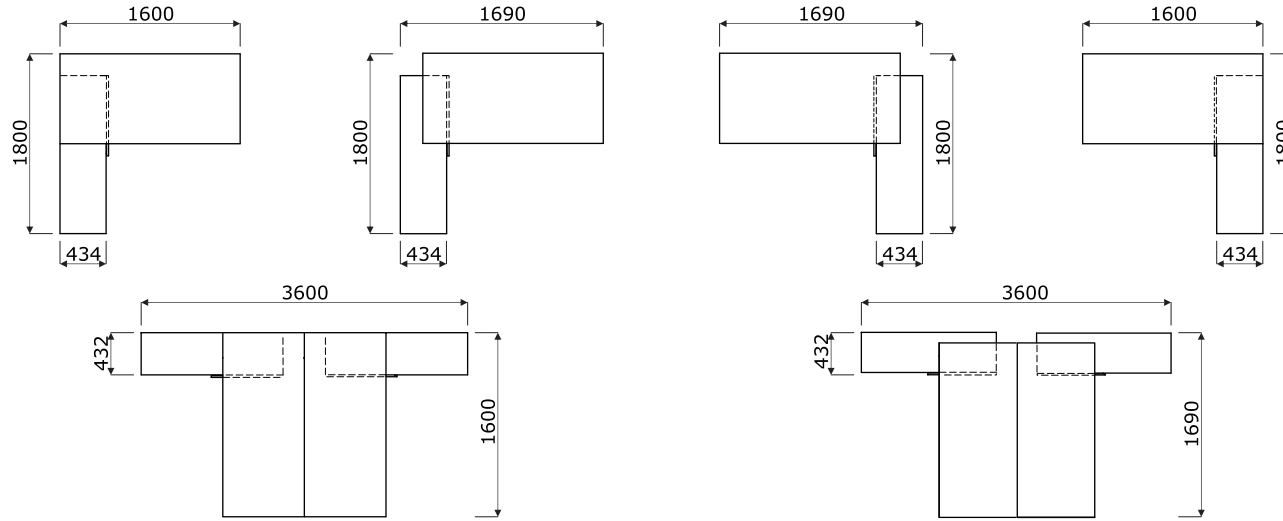

Configuration examples - desk with managerial storage - A12M (mm)