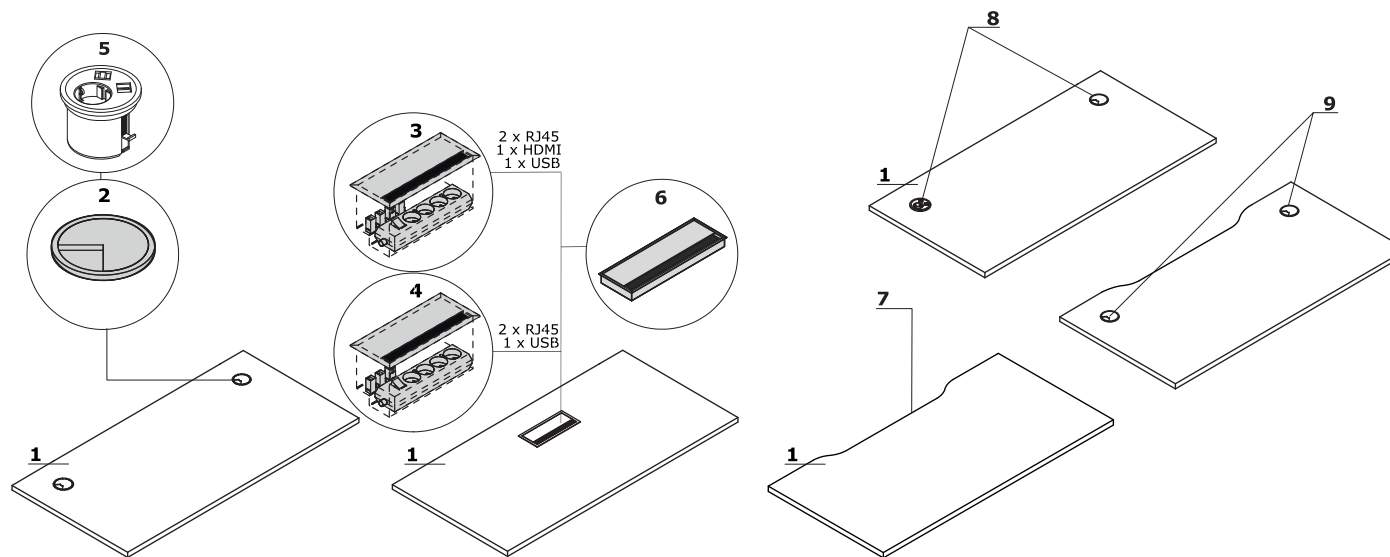

### OPTIONS WITH EXTRA CHARGE:

- 2 Grommet** - 2 pcs, Ø 80 mm
- 3 Mediabox M04H** - 2xRJ45 (class E, cat. 6); +1 x USB + 1 x HDMI + 4x 230V
- 4 Mediabox M04** - 2xRJ45 (class E, cat. 6); +1 x USB + 4x 230V
- 5 Mediabox M07** - 1 x 230V + 1 x USB charger + 1 x RJ45, colour: black, white, mounted instead of the existing grommet Ø80mm (PK80)
- 6 Top access M05**
- 7 Cable way** - the width of the opening is proportional to the width of the worktop
- 8 Mediabox M07 + cable grommets**
- 9 Cable way + cable grommets** - desks (47€), bench desks (94€)