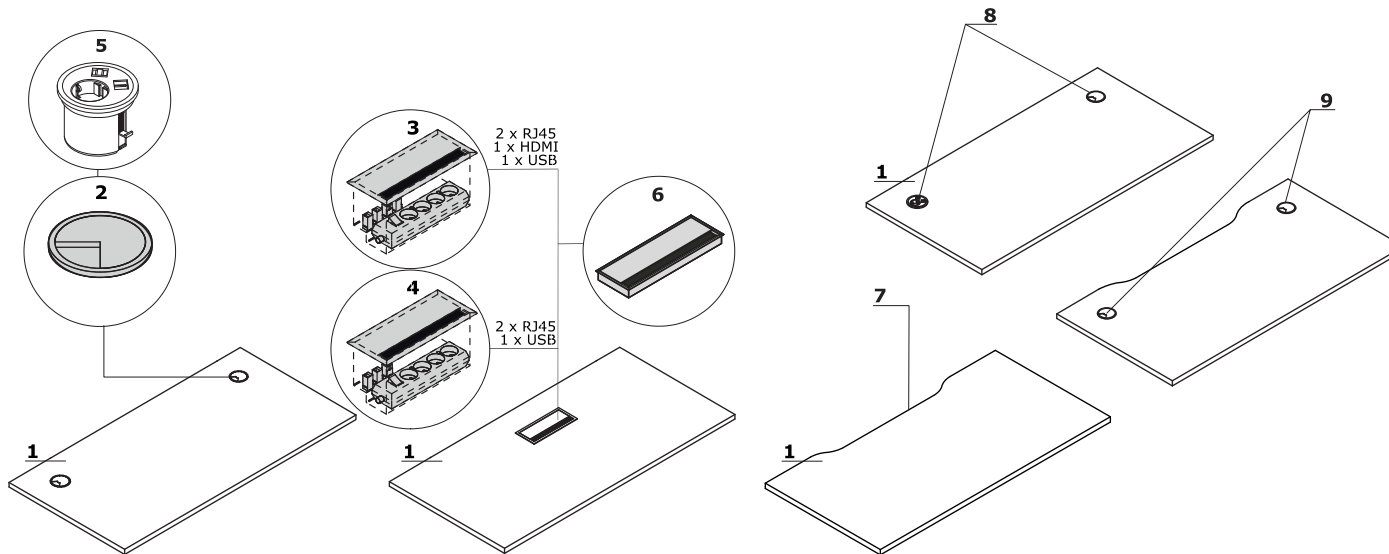

### Ogi desk worktops

**1 Worktop** - MFC 28 mm, ABS edge

**OPTIONS WITH EXTRA CHARGE:**

- 2 Grommet** - 2 pcs, Ø 80 mm
- 3 Mediabox M04H** - 2xRJ45 (class E, cat. 6); + 1 x USB + 1 x HDMI + 4 x 230V
- 4 Mediabox M04** - 2xRJ45 (class E, cat. 6); + 1 x USB + 4 x 230V
- 5 Mediabox M07** - 1 x 230V + 1 x USB charger + 1 x RJ45, colour: black, white, mounted instead of the existing grommet Ø80mm (PK80)
- 6 Top access M05**
- 7 Cable way** - the width of the opening is proportional to the width of the worktop
- 8 Mediabox M07 + cable grommets**
- 9 Cable way + cable grommets** - desks (47€), bench desks (94€)