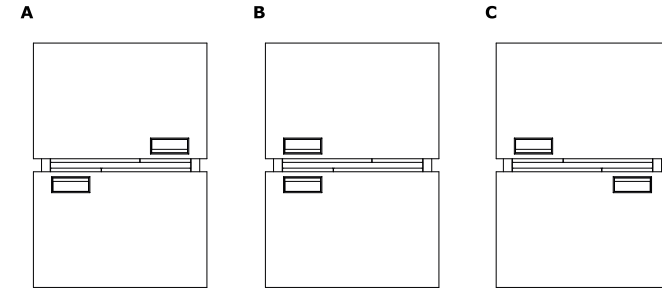

Mediabox location

- **A** - left Mediabox
- **B** - left/right mediabox
- **C** - right mediabox