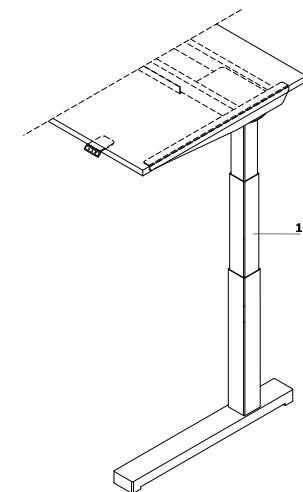

## Technical specification

- 1 Top** - MFC 18 mm, black, ABS edges 2 mm
- 2 Transport wheels** - allow moving the desk in the folded position
- 3 Electric height adjustable frame** - powder coated steel, load 100 kg, telescopic leg, folding
- 4 Foot:**
  - feet - only on the right hand side leg
  - transport wheels - only on the left hand side leg
- 5 Control panel** - stepless height adjustment:
  - A** - basic control panel; the sensitivity of the anti-collision system is set to Medium
  - B** - OPTION WITH EXTRA CHARGE - up and down keypad with memory; the ability to change the sensitivity of the anti-collision system within 3 levels: Low, Medium, High
  - C** - OPTION FOR AN ADDITIONAL COST - bluetooth module:
    - compatible with both panel A and B
    - the ability to change the sensitivity of the anti-collision system within 3 levels: Low, Medium, High
    - control via .mdd Desk BT application (downloadable from Google Play or App Store). The app has a time interval function that informs the user about the need of changing body position (from sitting to standing or standing to sitting)

## Frame

- 1 Electric height adjustable frame** - in the range of 575–1225 mm - sit-stand, metal, powder coated, 3 profiles 50 × 50 mm, 55 × 55 mm and 60 × 60 mm

Attention - the desk is arrives pre-assembled with folded frame (unfolding the frame does not require any tools)