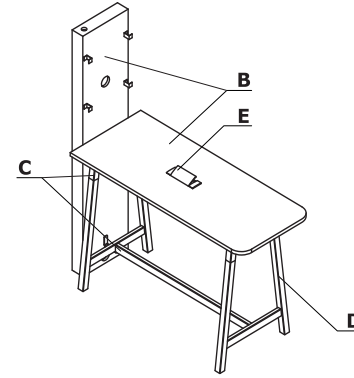

Colour combination - Multimedia stand

Material	Colour	Multimedia stand MS01, MS02		Multimedia stand MSW01		Accessories														
		A - Whole	B - Top	C - Frame	D - Leg	E - Mediabox														
MFC	08 - black	✓	✓																	
	26 - aluminum satinato	✓	✓																	
	31 - canadian oak		✓																	
	39 - polar birch		✓																	
	64 - cocoa		✓																	
	67 - white pastel	✓	✓																	
	154 - anthracite		✓																	
	167 - grey oak		✓																	
	168 - natural oak		✓																	
	169 - honey oak		✓																	
	170 - acacia		✓																	
	171 - dark walnut		✓																	
		Natural ash				✓														
Metal	M009 - aluminium semi-matt RAL 9006			✓		✓														
	M015 - white semi-matt RAL 9010			✓		✓														
	M115 - black semi-matt RAL 9005			✓		✓														
	M154 - anthracite semi-matt RAL 7043			✓		✓