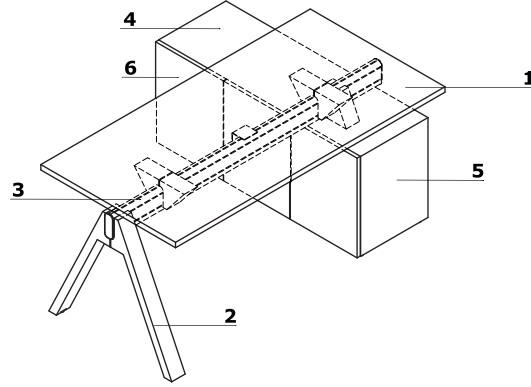

## Frame

**1 Leg** - wood, profile 80x40mm

**2 Frame** - anodised aluminium, colour: black; spacer 30 mm between top and frame

## Extensions - for bench desks

option with extra charge

**Desk with managerial cabinet**

- 1 Worktop** - 30 mm thick, veneer/HPL
- 2 Leg** - wood, profile 80x40mm
- 3 Frame** - anodised aluminium, colour: black; spacer 30 mm between top and frame
- 4 Top** - 19 mm thick, veneer
- 5 Body** - 19 mm thick, veneer
- 6 Front** - Push-to-Open, 19 mm thick, veneer

Desks							
	Symbol	Price EUR	Dimensions			kg m3 pcs	Comments
			Width	Depth	Height		
	<b>V16</b>	<b>1135,-</b>	1600	800	740	72 kg 0.14 m3 5 pcs	
	<b>V18</b>	<b>1175,-</b>	1800	800	740	139.31 kg 0.274 m3 7 pcs	
	<b>V20</b>	<b>1210,-</b>	2000	800	740	86.1 kg 0.169 m3 5 pcs	
Bench desks							
	<b>V216</b>	<b>2290,-</b>	1600	1610	740	148 kg 0.277 m3 11 pcs	
	<b>V218</b>	<b>2360,-</b>	1800	1610	740	162.1 kg 0.305 m3 11 pcs	
	<b>V220</b>	<b>2430,-</b>	2000	1610	740	176.2 kg 0.333 m3 11 pcs	
Extension units - straight desk							
	<b>V16L</b>	<b>1060,-</b>	1600	800	740	68.3 kg 0.133 m3 6 pcs	
	<b>V18L</b>	<b>1095,-</b>	1800	800	740	135.61 kg 0.267 m3 8 pcs	
	<b>V20L</b>	<b>1125,-</b>	2000	800	740	82.4 kg 0.162 m3 6 pcs	
Extension units - bench							
	<b>V216L</b>	<b>2030,-</b>	1600	1610	740	142 kg 0.261 m3 11 pcs	
	<b>V218L</b>	<b>2160,-</b>	1800	1610	740	156.1 kg 0.289 m3 11 pcs	
	<b>V220L</b>	<b>2220,-</b>	2000	1610	740	170.2 kg 0.318 m3 11 pcs	