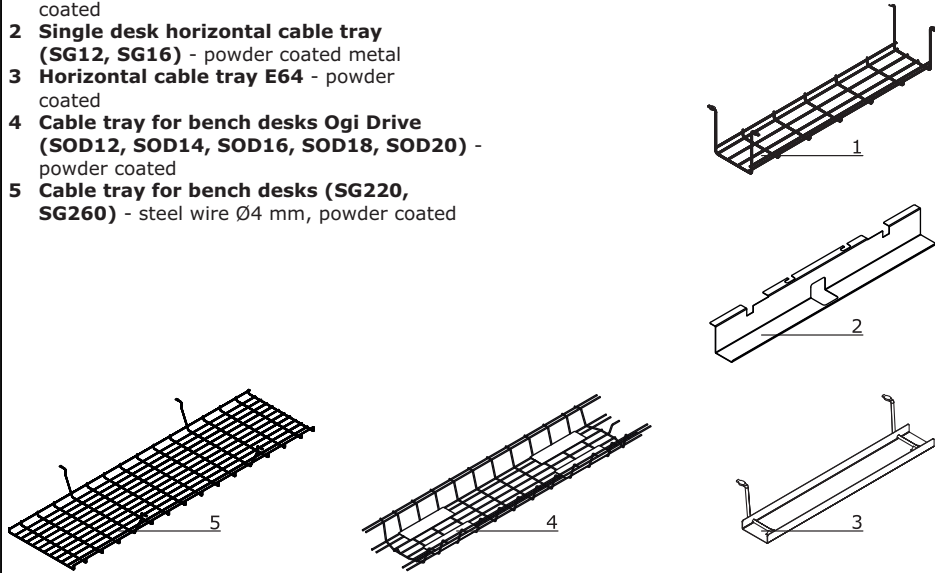

Accessories

- 1 **Horizontal cable tray S69** - powder coated
- 2 **Single desk horizontal cable tray (SG12, SG16)** - powder coated metal
- 3 **Horizontal cable tray E64** - powder coated
- 4 **Cable tray for bench desks Ogi Drive (SOD12, SOD14, SOD16, SOD18, SOD20)** - powder coated
- 5 **Cable tray for bench desks (SG220, SG260)** - steel wire Ø4 mm, powder coated