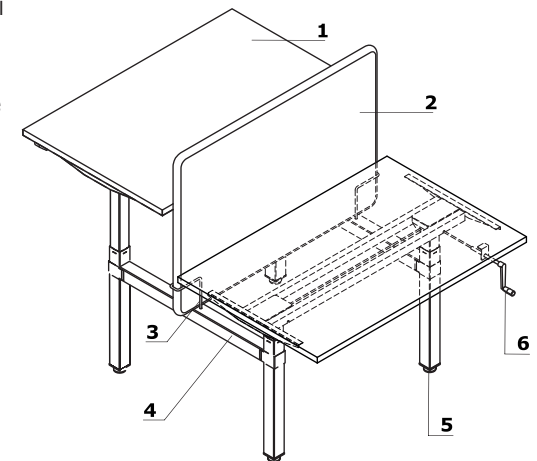

Hand crankframe - Ogi Drive

1. 1 **Worktop** - MFC 28 mm, ABS edge
2. 2 **ZD Panel** - acoustic class A, zip fastener, pinable
3. 3 **Fixing element** - powder coated metal
4. 4 **Metal element for legs connecting**
5. 5 **Leveling feet** - range 5 mm
6. 6 **Hand crank** - hidden handle, colour: black, stepless adjustment in the range of 650 - 1000 mm, rotation 2,25 mm, profiles 60 x 60 mm, 50 x 50 mm