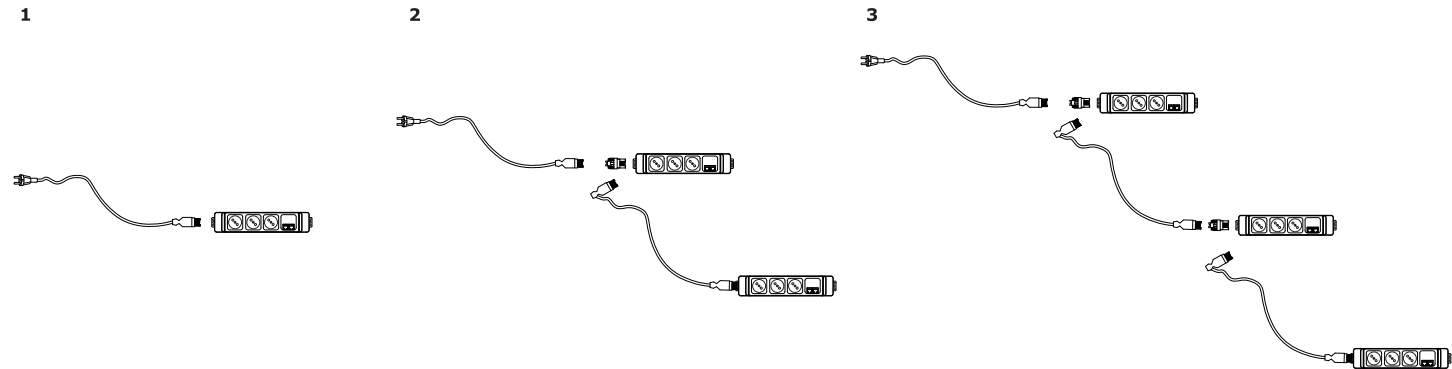

Power strip - for series connection

- 1 **PWS1** - set for 1 workstation - power strip (3x SCHUKO, 2x RJ45) x1 + power cord (universal outlet PL/FR/Schuko)
- 2 **PWS2** - set for 2 workstation - power strip (3x SCHUKO, 2x RJ45) x2 + set of power cords (universal outlet PL/FR/Schuko)
- 3 **PWS3** - set for 3 workstation - power strip (3x SCHUKO, 2x RJ45) x3 + set of power cords (universal outlet PL/FR/Schuko)