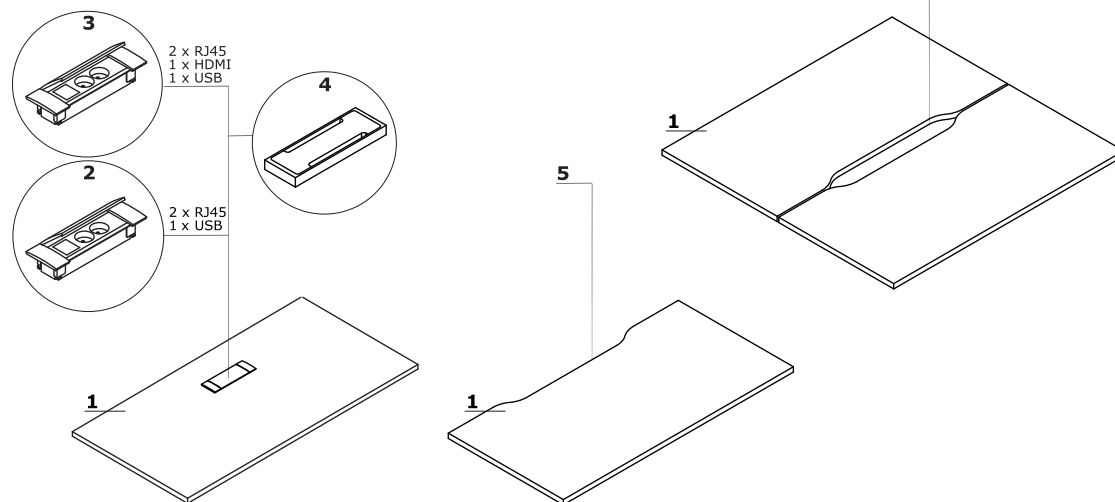

Worktop

1 Worktop - 30 mm thick, veneer/HPL

OPTIONS WITH EXTRA CHARGE:

2 Mediabox M06 - 2x230V+USB charger, colour: black

3 Mediabox M06H - 2x230V+HDMI+USB, colour: black

4 Top access M10 - colour: FENIX - black matte, MDF

5 Cable way - the width of the opening is proportional to the width of the worktop