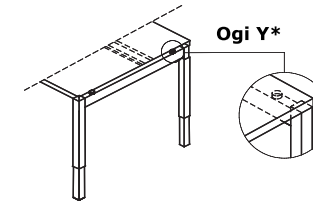

Frame

- **Ogi W** - natural wood - ash, with metal element, powder coated, coated with transparent varnish, profile 40 × 40 mm, spacer 10 mm between top and frame
- **Ogi M** - metal, powder coated, profile 40 × 40 mm, spacer 10 mm between top and frame
- **Ogi A** - powder coated steel, profile 60x30 mm
- **Ogi Q** - powder coated steel, profile 60x20 mm, spacer 10 mm between top and frame
- **Ogi N** - powder coated metal, column 642x149x36 mm, foot 647x60 mm, vertical cable management, modesty panel - MFC 18 mm
- **Ogi U** - powder coated steel, profile 60x30 mm, spacer 10 mm between top and frame
- **Ogi Y** - powder coated steel, profile 40x40 mm, spacer 10 mm between top and frame
- **Ogi Y** - with manual height adjustment 640-860 mm, every 20 mm*, powder coated steel, telescopic profile: 30x30 into 40x40 mm
- **Ogi V** - legs - MFC 28 mm, modesty panel - MFC 18 mm, aluminum spacer 60x20 mm between top and leg
- **Ogi B** - natural wood - ash, coated with transparent varnish, profile 40 × 56 mm, spacer 10 mm between top and frame
- **Ogi T** - metal, powder coated, profile 60 × 60 mm:
  OPTION WITH EXTRA CHARGE - Pro foot (56 €/ 2 pcs):
  • aluminium powder coated
  • polished aluminium (54 €/ 2 pcs)

Attention - leveling - 10 mm range

Attention - cable tray under the worktop is always in M009 - aluminium semi-matt colour.