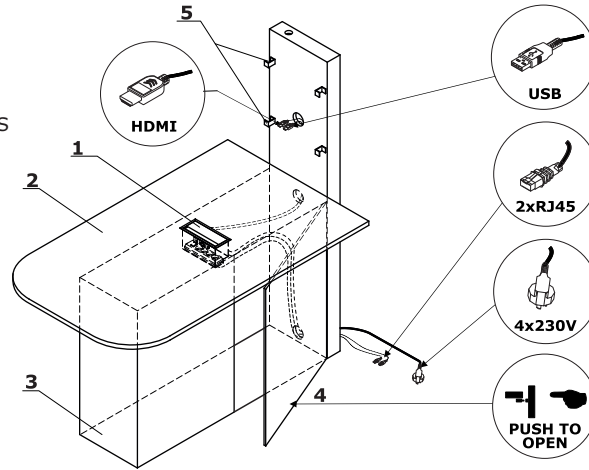

### Technical specification - MS01, MS02

- 1 Mediabox M04H** - 2xRJ45 (class E, cat. 6); +1 x USB + 1 x HDMI + 4x 230V
- 2 Worktop** - MFC 28 mm, ABS edge
- 3 Base** - MFC 28 mm, ABS edges
- 4 Front** - Push-to-Open, MFC 18 mm, ABS edge
- 5 Handles** - VESA fixing, spacing 200x200, 300x300, 400x400mm, max weight of TV 20 kg