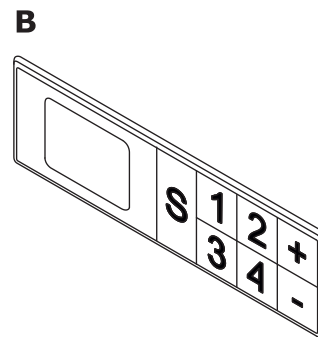

ATTENTION - distance between bench worktops 90 mm