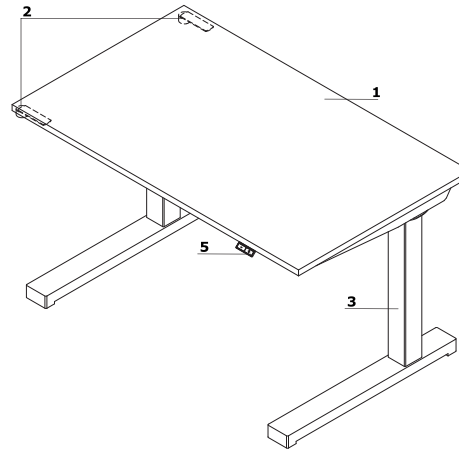

A

B

C

Bench desks with electric height adjustment - sit-stand							
	Symbol	Price EUR	Dimensions			kg m3 pcs	Comments
			Width	Depth	Height		
	<b>FLW14</b>	<b>1870,-</b>	1400	1900	1300	106.6 kg 0.584 m3 4 pcs	
	<b>FLW16</b>	<b>1880,-</b>	1600	1900	1300	114.4 kg 0.599 m3 4 pcs	
	<b>FLW18</b>	<b>1910,-</b>	1800	1900	1300	119.2 kg 0.615 m3 4 pcs	
	<b>FLW24</b>	<b>1855,-</b>	1400	1700	1300	100.6 kg 0.57 m3 4 pcs	
	<b>FLW26</b>	<b>1880,-</b>	1600	1700	1300	105 kg 0.584 m3 4 pcs	
	<b>FLW28</b>	<b>1895,-</b>	1800	1700	1300	111 kg 0.598 m3 4 pcs	
	<b>Accessories</b>						
	<b>FLW1Z</b>	<b>26,-</b>	170	45	225	0.2 kg 0.005 m3 1 pcs	
	<b>FLW2Z</b>	<b>15,-</b>	60	37	28	0.05 kg 0.001 m3 1 pcs	

## Technical specification

- 1 Top** - MFC 18 mm, black, ABS edges 2 mm
- 2 Transport wheels** - allow moving the desk in the folded position
- 3 Electric height adjustable frame** - powder coated steel, load 100 kg, telescopic leg, folding
- 4 Foot:**
  - feet - only on the right hand side leg
  - transport wheels - only on the left hand side leg
- 5 Control panel** - stepless height adjustment:
  - A** - basic control panel; the sensitivity of the anti-collision system is set to Medium
  - B** - OPTION WITH EXTRA CHARGE - up and down keypad with memory; the ability to change the sensitivity of the anti-collision system within 3 levels: Low, Medium, High
  - C** - OPTION FOR AN ADDITIONAL COST - bluetooth module:
    - compatible with both panel A and B
    - the ability to change the sensitivity of the anti-collision system within 3 levels: Low, Medium, High
    - control via .mdd Desk BT application (downloadable from Google Play or App Store). The app has a time interval function that informs the user about the need of changing body position (from sitting to standing or standing to sitting)