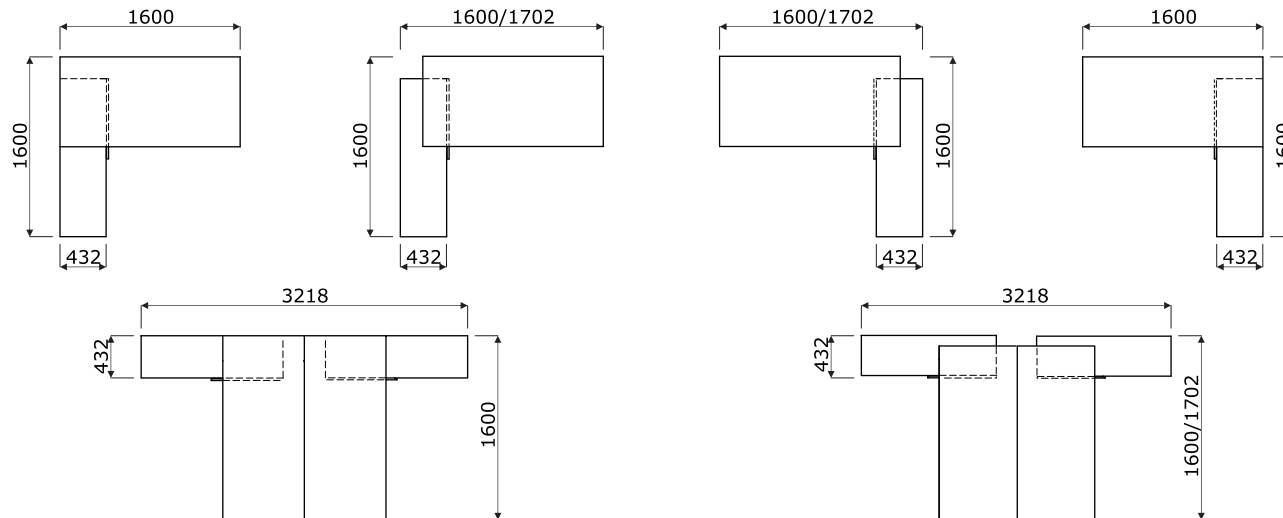

Configuration examples - desk with managerial storage - A14M (mm)