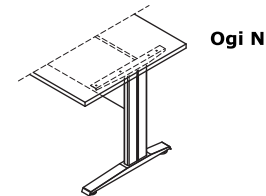

Frame

- **Ogi W** - natural wood - ash, with metal element, powder coated, coated with transparent varnish, profile 40 × 40 mm, spacer 10 mm between top and frame
- **Ogi M** - metal, powder coated, profile 40 × 40 mm, spacer 10 mm between top and frame
- **Ogi A** - powder coated steel, profile 60x30 mm
- **Ogi Q** - powder coated steel, profile 60x20 mm, spacer 10 mm between top and frame
- **Ogi N** - powder coated metal, column 642x149x36 mm, foot 647x60 mm, vertical cable management, modesty panel - MFC 18 mm
- **Ogi U** - powder coated steel, profile 60x30 mm, spacer 10 mm between top and frame
- **Ogi Y** - powder coated steel, profile 40x40 mm, spacer 10 mm between top and frame
- **Ogi Y** - with manual height adjustment 640-860 mm, every 20 mm*, powder coated steel, telescopic profile: 30x30 into 40x40 mm
- **Ogi V** - legs - MFC 28 mm, modesty panel - MFC 18 mm, aluminum spacer 60x20 mm between top and leg
- **Ogi B** - natural wood - ash, coated with transparent varnish, profile 40 × 56 mm, spacer 10 mm between top and frame
- **Ogi T** - metal, powder coated, profile 60 × 60 mm:
  OPTION WITH EXTRA CHARGE - Pro foot (56 €/ 2 pcs):
  • aluminium powder coated
  • polished aluminium (54 €/ 2 pcs)

Attention - leveling - 10 mm range

Attention - cable tray under the worktop is always in M009 - aluminium semi-matt colour.