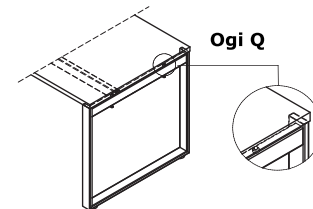

Frame

- **Ogi W** - natural wood - ash, with metal element, powder coated, coated with transparent varnish, profile 40 × 40 mm, spacer 10 mm between top and frame
- **Ogi M** - metal, powder coated, profile 40 × 40 mm, spacer 10 mm between top and frame
- **Ogi A** - powder coated steel, profile 60x30 mm
- **Ogi Q** - powder coated steel, profile 60x20 mm, spacer 10 mm between top and frame
- **Ogi N** - powder coated metal, column 642x149x36 mm, foot 647x60 mm, vertical cable management, modesty panel - MFC 18 mm
- **Ogi U** - powder coated steel, profile 60x30 mm, spacer 10 mm between top and frame
- **Ogi Y** - powder coated steel, profile 40x40 mm, spacer 10 mm between top and frame
- **Ogi Y** - with manual height adjustment 640-860 mm, every 20 mm*, powder coated steel, telescopic profile: 30x30 into 40x40 mm
- **Ogi V** - legs - MFC 28 mm, modesty panel - MFC 18 mm, aluminum spacer 60x20 mm between top and leg
- **Ogi B** - natural wood - ash, coated with transparent varnish, profile 40 × 56 mm, spacer 10 mm between top and frame
- **Ogi T** - metal, powder coated, profile 60 × 60 mm:
  OPTION WITH EXTRA CHARGE - Pro foot (56 €/ 2 pcs):
  • aluminium powder coated
  • polished aluminium (54 €/ 2 pcs)

Attention - leveling - 10 mm range

Attention - cable tray under the worktop is always in M009 - aluminium semi-matt colour.