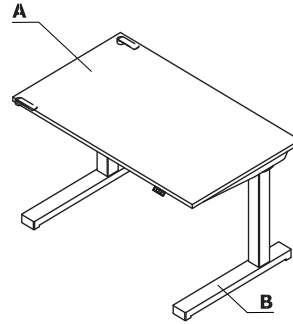

Colour combination - Compact drive

Material	Colour	Desks														
		A - Top	B - Frame													
MFC	26 - aluminum satinato	✓*														
	31 - canadian oak	✓														
	39 - polar birch	✓														
	64 - cocoa	✓														
	67 - white pastel	✓*														
	106 - lowland walnut	✓														
	154 - anthracite	✓*														
	08 - black	✓*														
	167 - grey oak	✓														
	168 - natural oak	✓														
	169 - honey oak	✓														
	170 - acacia	✓														
	171 - dark walnut	✓														

* ATTENTION - OPTION WITH EXTRA CHARGE - worktop edge, colour: ash natural