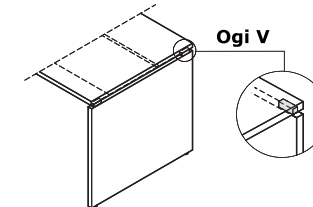

Frame

- **Ogi W** - natural wood - ash, with metal element, powder coated, coated with transparent varnish, profile 40 × 40 mm, spacer 10 mm between top and frame
- **Ogi M** - metal, powder coated, profile 40 × 40 mm, spacer 10 mm between top and frame
- **Ogi A** - powder coated steel, profile 60x30 mm
- **Ogi Q** - powder coated steel, profile 60x20 mm, spacer 10 mm between top and frame
- **Ogi N** - powder coated metal, column 642x149x36 mm, foot 647x60 mm, vertical cable management, modesty panel - MFC 18 mm
- **Ogi U** - powder coated steel, profile 60x30 mm, spacer 10 mm between top and frame
- **Ogi Y** - powder coated steel, profile 40x40 mm, spacer 10 mm between top and frame
- **Ogi Y** - with manual height adjustment 640-860 mm, every 20 mm*, powder coated steel, telescopic profile: 30x30 into 40x40 mm
- **Ogi V** - legs - MFC 28 mm, modesty panel - MFC 18 mm, aluminum spacer 60x20 mm between top and leg
- **Ogi B** - natural wood - ash, coated with transparent varnish, profile 40 × 56 mm, spacer 10 mm between top and frame
- **Ogi T** - metal, powder coated, profile 60 × 60 mm:
  OPTION WITH EXTRA CHARGE - Pro foot (56 €/ 2 pcs):
  • aluminium powder coated
  • polished aluminium (54 €/ 2 pcs)

Attention - leveling - 10 mm range

Attention - cable tray under the worktop is always in M009 - aluminium semi-matt colour.