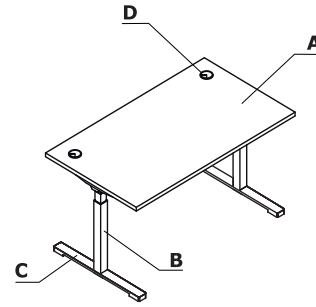

Colour combination - Ogi Drive

Material	Colour	Desks																
		A - Top	B - Frame	C - Foot Pro	D - Grommet	E - Mediabox												
MFC	26 - aluminum satinato	✓																
	31 - canadian oak	✓																
	39 - polar birch	✓																
	64 - cocoa	✓																
	67 - white pastel	✓																
	106 - lowland walnut	✓																
	154 - anthracite	✓																
	08 - black	✓																
	167 - grey oak	✓																
	168 - natural oak	✓																
	169 - honey oak	✓																
	170 - acacia	✓																
	171 - dark walnut	✓																

* Foot - extra charge for foot 27 € (1 pcs), set for desk 54 € (2 pcs)