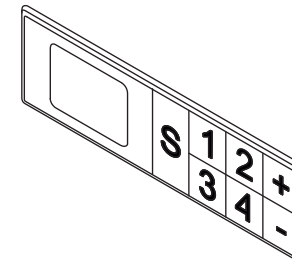

## Technical specification

- 1 **Worktop** - MFC 28 mm, ABS edge, max load 50 kg
- 2 **Body:**
  - **frame** - powder coated metal
  - **side panel** - perforated sheet; colour matching the frame
  - **filling** - 12mm melamine plate
  - fixed body dimensions for all the worktop sizes
- 3 **Frame** - powder coated metal
- 4 **Foot** - powder coated metal
- 5 **Leveling** - 5 mm range
- 6 **Electrical height adjustment** - 650 - 1300 mm range:
  - A - basic control panel; the sensitivity of the anti-collision system is set to Medium
  - B - OPTION WITH EXTRA CHARGE - up and down keypad with memory; the ability to change the sensitivity of the anti-collision system within 3 levels: Low, Medium, High
  - C - bluetooth module:
    - compatible with both panel A and B
    - the ability to change the sensitivity of the anti - collision system within 3 levels: Low, Medium, High
    - control via .mdd Desk BT application (downloadable from Google Play or App Store). The app has a time interval function that informs the user about the need of changing body position (from sitting to standing or standing to sitting)
    - both worktops are operated by one motor, thus only one worktop can be adjusted at a time
- 7 **Shelf**
- 8 **Hanger** - chrome wire
- 9 **A5 documents bracket** - chrome wire

A

B

C

Bench desks with electric height adjustment - sit-stand							
	Symbol	Price EUR	Dimensions			kg m3 pcs	Comments
			Width	Depth	Height		
	<b>FLW14</b>	<b>1870,-</b>	1400	1900	1300	106.6 kg 0.584 m3 4 pcs	
	<b>FLW16</b>	<b>1880,-</b>	1600	1900	1300	114.4 kg 0.599 m3 4 pcs	
	<b>FLW18</b>	<b>1910,-</b>	1800	1900	1300	119.2 kg 0.615 m3 4 pcs	
	<b>FLW24</b>	<b>1855,-</b>	1400	1700	1300	100.6 kg 0.57 m3 4 pcs	
	<b>FLW26</b>	<b>1880,-</b>	1600	1700	1300	105 kg 0.584 m3 4 pcs	
	<b>FLW28</b>	<b>1895,-</b>	1800	1700	1300	111 kg 0.598 m3 4 pcs	
	<b>Accessories</b>						
	<b>FLW1Z</b>	<b>26,-</b>	170	45	225	0.2 kg 0.005 m3 1 pcs	
	<b>FLW2Z</b>	<b>15,-</b>	60	37	28	0.05 kg 0.001 m3 1 pcs	