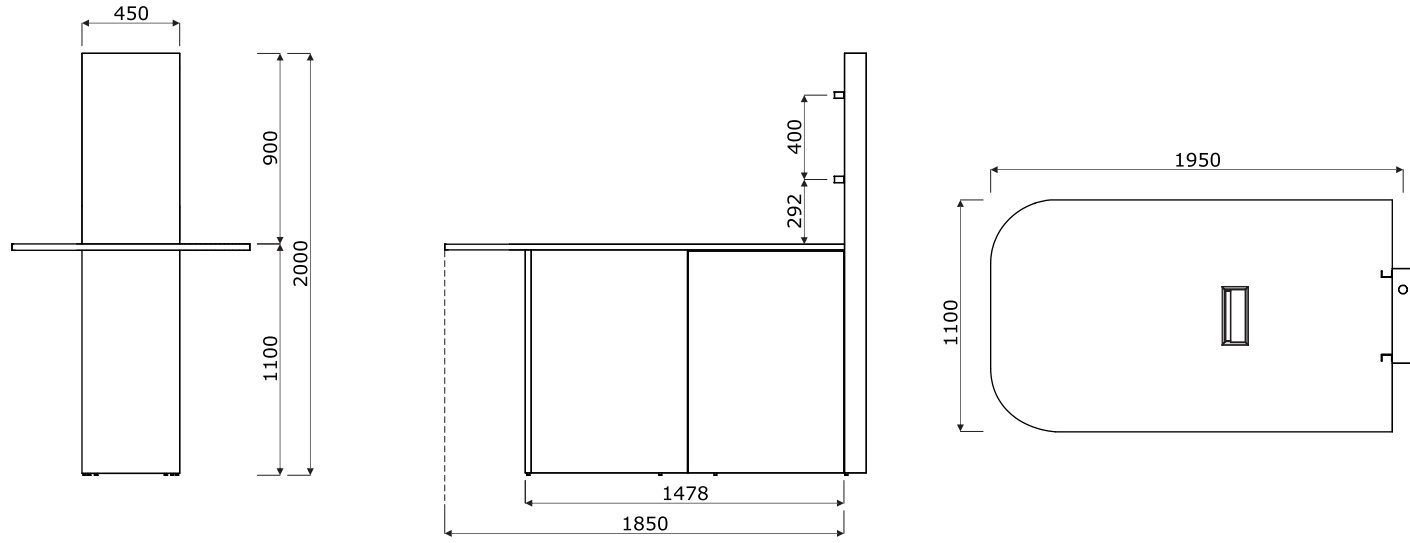

Dimensions (mm) - MS01