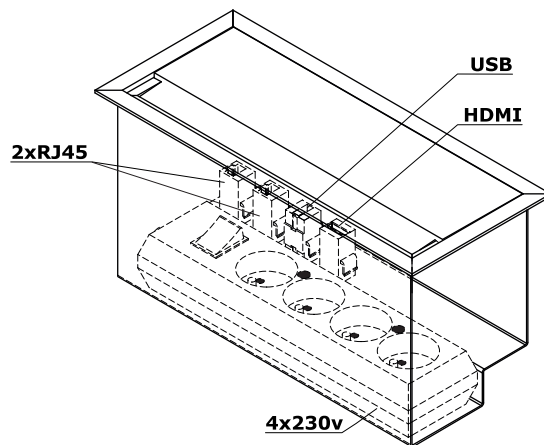

Mediabox M04H