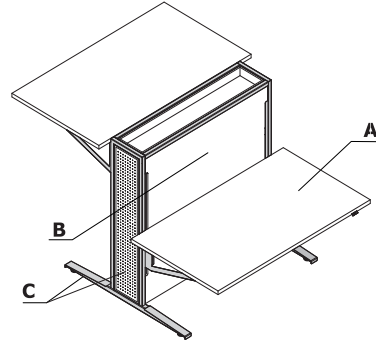

Colour combination - Flow

Material	Colour	Desks															
		A - Top	B - Body	C - Frame													
MFC	08 - black	✓	✓														
	26 - aluminum satinato	✓	✓														
	31 - canadian oak	✓															
	39 - polar birch	✓															
	64 - cocoa	✓															
	67 - white pastel	✓	✓														
	106 - lowland walnut	✓															
	154 - anthracite	✓	✓														
	167 - grey oak	✓															
	168 - natural oak	✓															
	169 - honey oak	✓															
	170 - acacia	✓															
	171 - dark walnut	✓