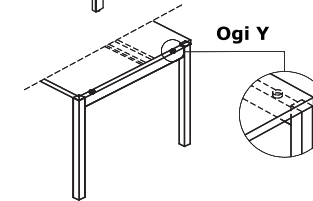

Frame

- **Ogi W** - natural wood - ash, with metal element, powder coated, coated with transparent varnish, profile 40 × 40 mm, spacer 10 mm between top and frame
- **Ogi M** - metal, powder coated, profile 40 × 40 mm, spacer 10 mm between top and frame
- **Ogi A** - powder coated steel, profile 60x30 mm
- **Ogi Q** - powder coated steel, profile 60x20 mm, spacer 10 mm between top and frame
- **Ogi N** - powder coated metal, column 642x149x36 mm, foot 647x60 mm, vertical cable management, modesty panel - MFC 18 mm
- **Ogi U** - powder coated steel, profile 60x30 mm, spacer 10 mm between top and frame
- **Ogi Y** - powder coated steel, profile 40x40 mm, spacer 10 mm between top and frame
- **Ogi Y** - with manual height adjustment 640-860 mm, every 20 mm*, powder coated steel, telescopic profile: 30x30 into 40x40 mm
- **Ogi V** - legs - MFC 28 mm, modesty panel - MFC 18 mm, aluminum spacer 60x20 mm between top and leg
- **Ogi B** - natural wood - ash, coated with transparent varnish, profile 40 × 56 mm, spacer 10 mm between top and frame
- **Ogi T** - metal, powder coated, profile 60 × 60 mm:
  OPTION WITH EXTRA CHARGE - Pro foot (56 €/ 2 pcs):
  • aluminium powder coated
  • polished aluminium (54 €/ 2 pcs)

Attention - leveling - 10 mm range

Attention - cable tray under the worktop is always in M009 - aluminium semi-matt colour.