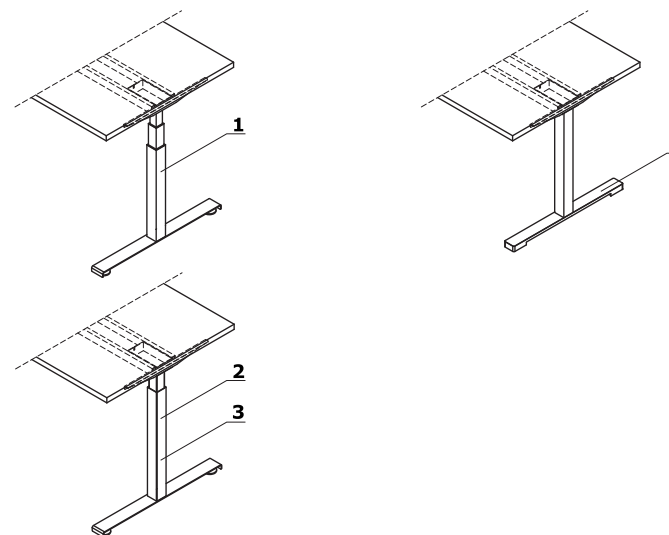

Frame

- **1 Ogi Drive with electric height adjustment** - in the range of 650–1300 mm, metal, powder coated, 3 profiles 50 x 50 mm, 55 x 55 mm and 60 x 60 mm
- **2 Ogi Drive with electric height adjustment** - in the range of 700–1200 mm, metal, powder coated, 2 profiles 55 x 55 mm and 60 x 60 mm
- **3 Ogi Drive with manual height adjustment** - metal, powder coated, 2 profiles 50x50 mm i 60x60 mm, adjustment in the range of 650-1000 mm
- **4 OPTION WITH EXTRA CHARGE** - Pro foot (56 €/ 2 pcs):
  - •aluminium powder coated
  - •polished aluminium (54 €/ 2 pcs)