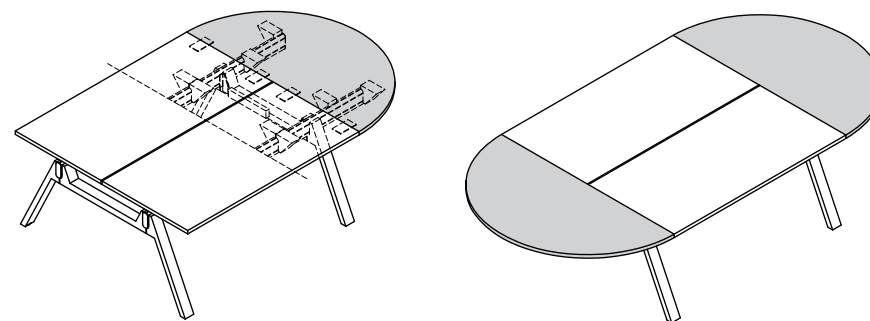

Extensions - for bench desks

option with extra charge