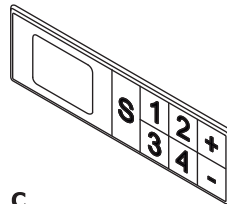

Technical specification

1. **1 Top** - MFC 18 mm, black, ABS edges 2 mm
2. **2 Transport wheels** - allow moving the desk in the folded position
3. **3 Electric height adjustable frame** - powder coated steel, load 100 kg, telescopic leg, folding
4. **4 Foot:**
   - feet - only on the right hand side leg
   - transport wheels - only on the left hand side leg
5. **5 Control panel** - stepless height adjustment:
   1. **A** - basic control panel; the sensitivity of the anti-collision system is set to Medium
   2. **B** - OPTION WITH EXTRA CHARGE - up and down keypad with memory; the ability to change the sensitivity of the anti-collision system within 3 levels: Low, Medium, High
   3. **C** - OPTION FOR AN ADDITIONAL COST - bluetooth module:
      - compatible with both panel A and B
      - the ability to change the sensitivity of the anti-collision system within 3 levels: Low, Medium, High
      - control via .mdd Desk BT application (downloadable from Google Play or App Store). The app has a time interval function that informs the user about the need of changing body position (from sitting to standing or standing to sitting)

Frame technical specification

- Height adjustment - 40 mm/sec Super Soft Start - Stop
- Drive - 2 synchronised motors with microprocessor, work control sensor
- Noise level - < 48dB
- Anti collision mechanism
- Standards - EN 527-2
- EU Directives - 206/95EC, UI508 1999, UL 1004 R7 06, WE DC 2004/108WE
- Power supply - 230V, 300W, power consumption on Standby - 0.3W

A

B

C

Frame

1. **1 Electric height adjustable frame** - in the range of 575–1225 mm - sit-stand, metal, powder coated, 3 profiles 50 × 50 mm, 55 × 55 mm and 60 × 60 mm

Attention - the desk is arrives pre-assembled with folded frame (unfolding the frame does not require any tools)