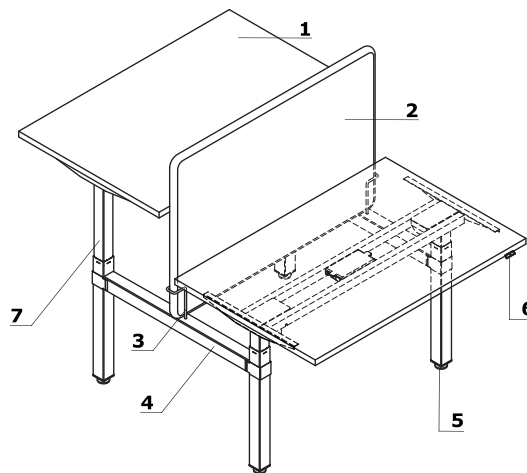

## Frame

- 1 Ogi Drive with electric height adjustment** - in the range of 650–1300 mm, metal, powder coated, 3 profiles 50 x 50 mm, 55 x 55 mm and 60 x 60 mm
- 2 Ogi Drive with electric height adjustment** - in the range of 700–1200 mm, metal, powder coated, 2 profiles 55 x 55 mm and 60 x 60 mm
- 3 Ogi Drive with manual height adjustment** - metal, powder coated, 2 profiles 50x50 mm i 60x60 mm, adjustment in the range of 650-1000 mm
- 4 OPTION WITH EXTRA CHARGE** - Pro foot (56 €/ 2 pcs):
  - aluminium powder coated
  - polished aluminium (54 €/ 2 pcs)

**Electric height adjustable frame - Ogi Drive**

**Frame technical specification**

- 1 Worktop** - MFC 28 mm, ABS edge
- 2 ZD Panel** - acoustic class A, zip fastener, pinable
- 3 Fixing element** - powder coated metal
- 4 Metal element for legs connecting**
- 5 Leveling feet** - range 5 mm
- 6 Control panel** - stepless height adjustment:
  - A** - basic control panel; the sensitivity of the anti-collision system is set to Medium
  - B** - OPTION WITH EXTRA CHARGE - up and down keypad with memory; the ability to change the sensitivity of the anti-collision system within 3 levels: Low, Medium, High
  - C** - OPTION WITH EXTRA CHARGE - round control panel with memory; the ability to change the sensitivity of the anti-collision system within 3 levels: Low, Medium, High; mounted to the worktop
  - D** - OPTION FOR AN ADDITIONAL COST - bluetooth module:
    - compatible with both panel A, B and C
    - the ability to change the sensitivity of the anti - collision system within 3 levels: Low, Medium, High
    - control via .mdd Desk BT application (downloadable from Google Play or App Store). The app has a time interval function that informs the user about the need of changing body position (from sitting to standing or standing to sitting)
- 7 Electric height adjustable frame** - powder coated steel, load 100 kg, telescopic leg