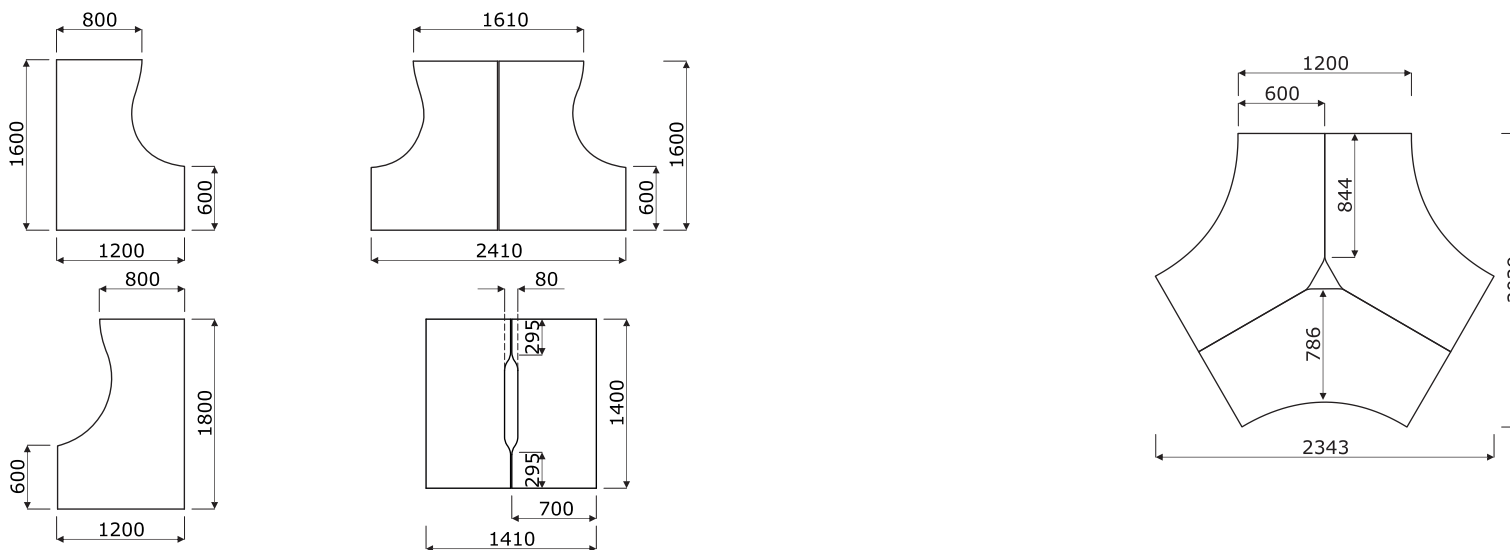

Dimensions of radial worktops (mm)