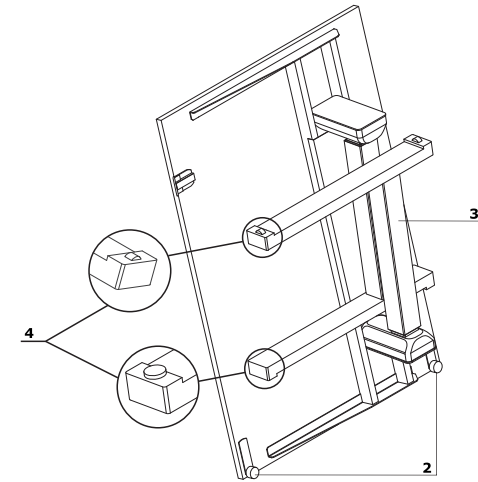

A

B

C

Bench desks with electric height adjustment - sit-stand							
	Symbol	Price EUR	Dimensions			kg m3 pcs	Comments
			Width	Depth	Height		
	<b>FLW14</b>	<b>1870,-</b>	1400	1900	1300	106.6 kg 0.584 m3 4 pcs	
	<b>FLW16</b>	<b>1880,-</b>	1600	1900	1300	114.4 kg 0.599 m3 4 pcs	
	<b>FLW18</b>	<b>1910,-</b>	1800	1900	1300	119.2 kg 0.615 m3 4 pcs	
	<b>FLW24</b>	<b>1855,-</b>	1400	1700	1300	100.6 kg 0.57 m3 4 pcs	
	<b>FLW26</b>	<b>1880,-</b>	1600	1700	1300	105 kg 0.584 m3 4 pcs	
	<b>FLW28</b>	<b>1895,-</b>	1800	1700	1300	111 kg 0.598 m3 4 pcs	
	<b>Accessories</b>						
	<b>FLW1Z</b>	<b>26,-</b>	170	45	225	0.2 kg 0.005 m3 1 pcs	
	<b>FLW2Z</b>	<b>15,-</b>	60	37	28	0.05 kg 0.001 m3 1 pcs	

## Technical specification

- 1 Top** - MFC 18 mm, black, ABS edges 2 mm
- 2 Transport wheels** - allow moving the desk in the folded position
- 3 Electric height adjustable frame** - powder coated steel, load 100 kg, telescopic leg, folding
- 4 Foot:**
  - feet - only on the right hand side leg
  - transport wheels - only on the left hand side leg
- 5 Control panel** - stepless height adjustment:
  - A** - basic control panel; the sensitivity of the anti-collision system is set to Medium
  - B** - OPTION WITH EXTRA CHARGE - up and down keypad with memory; the ability to change the sensitivity of the anti-collision system within 3 levels: Low, Medium, High
  - C** - OPTION FOR AN ADDITIONAL COST - bluetooth module:
    - compatible with both panel A and B
    - the ability to change the sensitivity of the anti-collision system within 3 levels: Low, Medium, High
    - control via .mdd Desk BT application (downloadable from Google Play or App Store). The app has a time interval function that informs the user about the need of changing body position (from sitting to standing or standing to sitting)