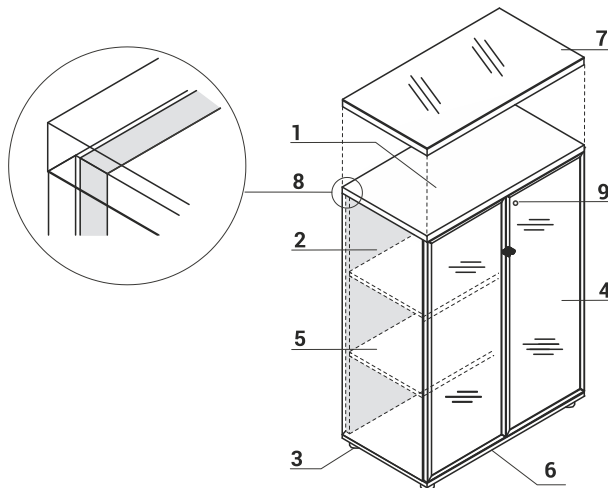

ATTENTION - no sitting on pedestals without castors support; to be ordered with cushion SKP13

TECHNICAL SPECIFICATION

HPL FRONT STORAGES

1. **Top** - MFC 28mm, PVC edge
2. **Side panels** - MFC 18mm, PVC edge
3. **Leveling feet 27mm** - range 12mm
4. **Front** - 'Push - to - Open', covered with HPL - high gloss
5. **Shelf** - MFC 18mm, PVC edge
6. **Base** - MFC 18mm, PVC edge
7. **Top** - MFC 28mm with LACKOBEL glass 4mm - ordered separately
8. **Back MFC** - 18mm, PVC edges
9. Patent lock

GLASS DOOR STORAGES

1. **Top** - MFC 28mm, PVC edge
2. **Side panels** - MFC 18mm, PVC edge
3. **Leveling feet 27mm** - range 12mm
4. **Front** - transparent tempered glass in aluminum frame
5. **Shelf** - MFC 18mm, PVC edge
6. **Base** - MFC 18mm, PVC edge
7. **Top** - MFC 28mm with LACKOBEL glass 4mm - ordered separately
8. **Back MFC** - 18mm, PVC edges
9. Aluminium handle