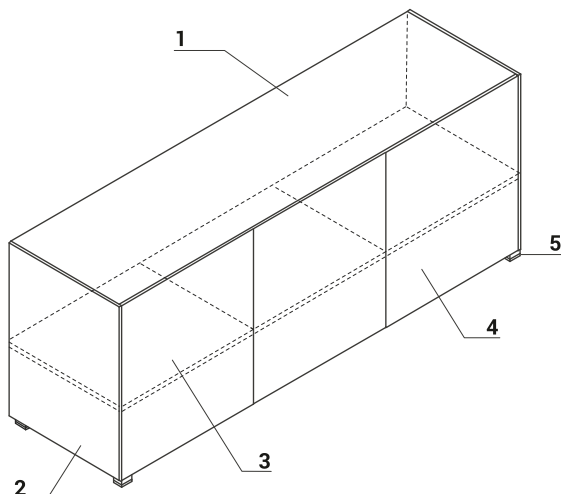

ATTENTION - universal (left, right) - possible addition to desks and coference tables

CREDENZA

1. **Top** - MFC 12mm, PVC edge
2. **Side panels** - MFC 18mm, PVC edge
3. **Shelf** - MFC 18mm, PVC edge
4. **Front** - 'Push - to -Open', MFC 18mm, PVC edge
5. **Leveling feet** - range 5mm