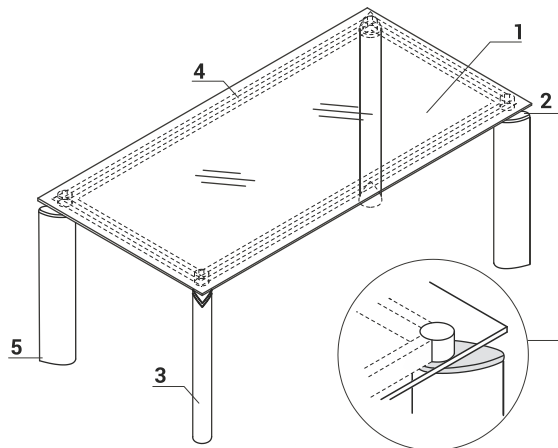

DESKS AND CONFERENCE TABLE WITH GLASS TOP

1. **Worktop** - tempered frosted glass, mat 10mm, white
- ultra clear or black, painted on bottom side
2. Chrome decorative element
3. **Frame** - aluminum anodized, powder coated steel
with chrome details 50x50mm
4. **Profile** - powder coated steel - clour 08 black
5. **Leveling** - 5mm range