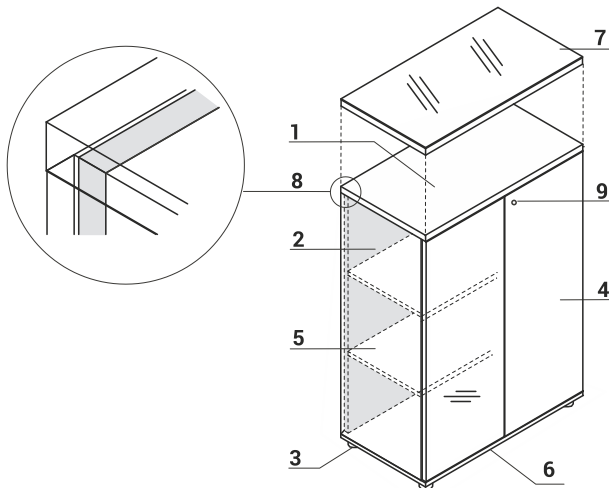

ATTENTION - no sitting on pedestals without castors support; to be ordered with cushion SKP13

TECHNICAL SPECIFICATION

HPL FRONT STORAGES

1. **Top** - MFC 28mm, PVC edge
2. **Side panels** - MFC 18mm, PVC edge
3. **Leveling feet 27mm** - range 12mm
4. **Front** - 'Push - to - Open', covered with HPL - high gloss
5. **Shelf** - MFC 18mm, PVC edge
6. **Base** - MFC 18mm, PVC edge
7. **Top** - MFC 28mm with LACKOBEL glass 4mm - ordered separately
8. **Back MFC** - 18mm, PVC edges
9. Patent lock

GLASS DOOR STORAGES

1. **Top** - MFC 28mm, PVC edge
2. **Side panels** - MFC 18mm, PVC edge
3. **Leveling feet 27mm** - range 12mm
4. **Front** - transparent tempered glass in aluminum frame
5. **Shelf** - MFC 18mm, PVC edge
6. **Base** - MFC 18mm, PVC edge
7. **Top** - MFC 28mm with LACKOBEL glass 4mm - ordered separately
8. **Back MFC** - 18mm, PVC edges
9. Aluminium handle