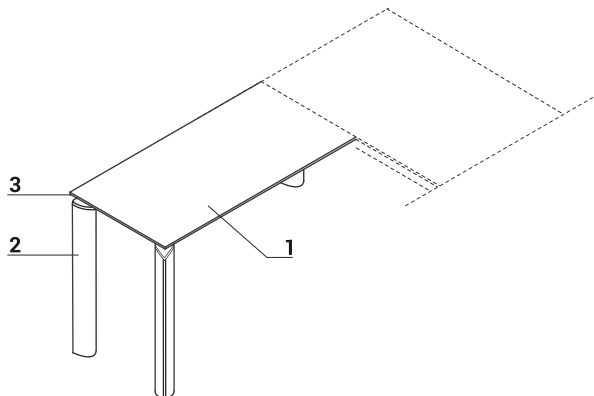

MFC WORKTOP EXTENSION

1. **Worktop** - MFC 12mm, PVC edge
2. Chrome decorative element
3. **Frame** - aluminum anodized, powder coated steel with chrome details 50x50mm

ATTENTION - universal (left, right) - possible addition to desks and coference tables