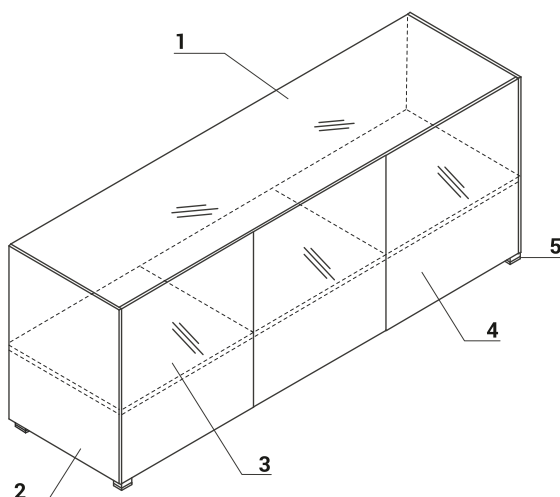

CREDENZA WITH GLASS

1. **Top** - temepered frosted glass - 10mm; painted on
  bottom
2. **Side panels** - MFC 18mm, PVC edge
3. **Shelf** - MFC 18mm, PVC edge
4. **Front** - 'Push - to -Open' - tempered frosted
  glass 4mm, painted on bottom side
5. **Leveling feet** - range 5mm