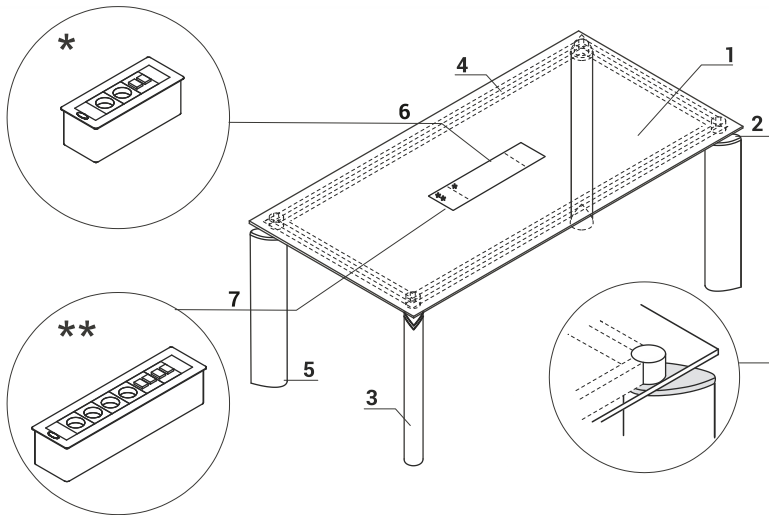

CONFERENCE TABLE

1. **Worktop** - MFC 12mm, PVC edge
2. Chrome decorative element
3. **Frame** - aluminum anodized, powder coated steel with chrome details 50x50mm
4. **Profile** - powder coated steel - clour 08 black
5. **Leveling** - 5mm range
6. **Option with additional charge Mediaport S91E** - 2x 230V, 2x RJ45
7. **Option with additional charge - Mediaport S92E** - 4x 230V, 4x RJ45

ATTENTION - mediaport can be placed only at marked location