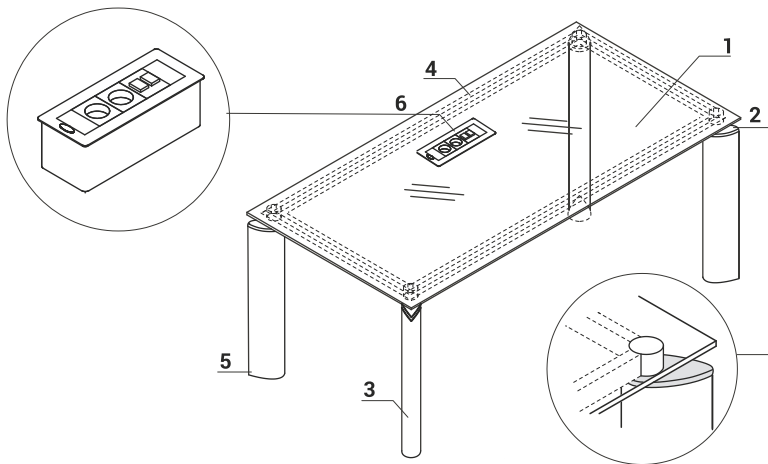

TECHNICAL SPECIFICATION

MFC TOP DESKS

1. **Worktop** - MFC 12mm, PVC edge
2. Chrome decorative element
3. **Frame** - aluminum anodized, powder coated steel with chrome details 50x50mm
4. **Profile** - powder coated steel - clour 08 black
5. **Leveling** - 5mm range
6. **Option with additional charge Mediaport S91E** - 2x 230V, 2x RJ45

ATTENTION - mediaport can be placed only at marked location