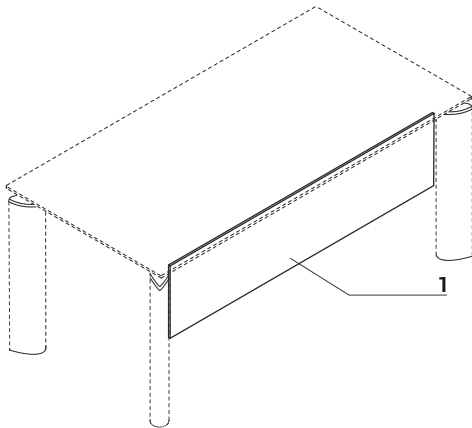

TECHNICAL SPECIFICATION
MFC MODESTY PANELS

1. Modesty panel - MFC 18mm, PVC edge