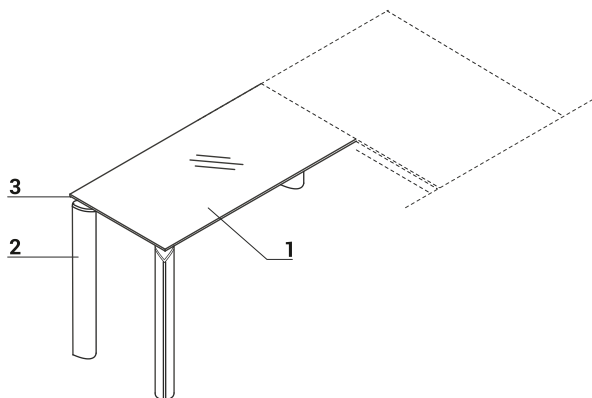

GLASS WORKTOP EXTENSION

1. **Worktop** - tempered frosted glass, mat 10mm, white
  - ultra clear or black, painted on bottom side
2. **Frame** - aluminum anodized, powder coated steel
  with chrome details 50x50mm

ATTENTION - universal (left, right) - possible addition to desks and coference tables