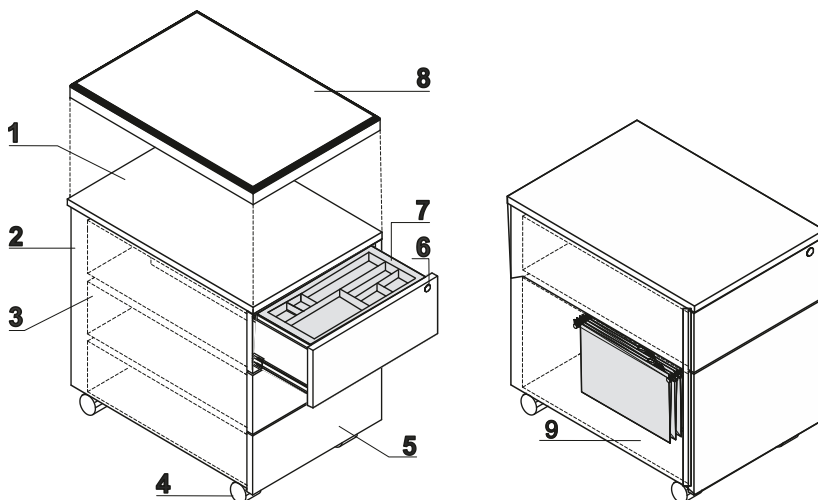

MOBILE PEDESTAL WITHOUT HANDLES

1. **Top** - MFC 18mm, covered with high gloss HPL
2. **Body** - MFC 18mm, PVC edge
3. **Metal drawer** - roll runners, max load 25kg, 80% extraction; Anti - tilt mechanism; OPTIONAL: ball runners, soft closing
4. **Castors** - Ø50mm, two with brakes
5. **Front** - HPL 18mm - high gloss, PVC edge
6. **Central lock** - foldable key
7. **Pencil tray** - black plastic
8. **Cushion SKP13** - for pedstal, order separately, max load 120kg
9. **Suspension files drawer** - ball runners, max load 30kg, 100% extraction, A4 folders must be inserted parallelly to the front

ATTENTION - no sitting on pedestals without castors support; to be ordered with cushion SKP13