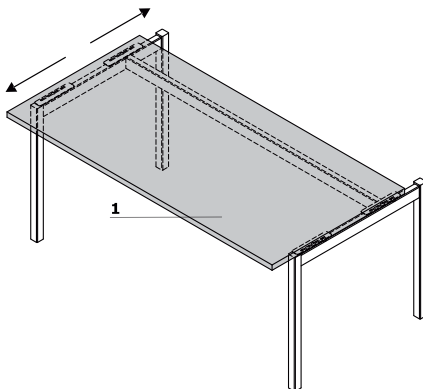

Frame

Ogi A: powder coated steel, profile 60x30 mm

Attention - the cable tray located underneath the worktop is only available in: M009 - aluminium semi-matte colour

Accessories

- 1. Horizontal cable tray S69 - powder coated, colour: 09 - aluminum
- 2. Single desk horizontal cable tray (SG12, SG16) - powder coated metal, colour: M009 - aluminum semi-matt
- 3. Horizontal cable tray E64 - powder coated, colour: M009 - aluminium semi-matt
- 4. Cable tray for bench desks (SG220, SG260) - steel wire Ø4 mm, powder coated, colour: 09 - aluminum

www.mdd.eu

Sliding top

- 1. Sliding top - shifting range 141 mm

Note - M04, M04H, and M07 mediaboxes cannot be installed.

Ogi A	Date of preparation 30.11.2021	The data contained in this document is valid in the day of its preparation. Change of the product, as long as it does not affect the basic features of it, does not require consistent updates of the document.	page 4/8 technical description
-------	-----------------------------------	---	-----------------------------------