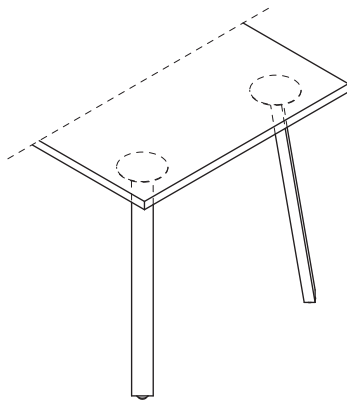

Frame

Ogi A: powder coated steel, profile 60x30 mm

Attention - the cable tray located underneath the worktop is only available in: M009 - aluminium semi-matte colour

Accessories

1. Horizontal cable tray S69 - powder coated, colour: 09 - aluminum
2. Single desk horizontal cable tray (SG12, SG16) - powder coated metal, colour: M009 - aluminum semi-matt
3. Horizontal cable tray E64 - powder coated, colour: M009 - aluminium semi-matt
4. Cable tray for bench desks (SG220, SG260) - steel wire Ø4 mm, powder coated, colour: 09 - aluminum