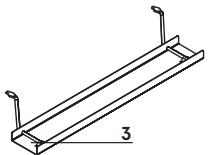

Frame

Ogi A: powder coated steel, profile 60x30 mm

Attention - the cable tray located underneath the worktop is only available in: M009 - aluminium semi-matte colour

Accessories

- 1. Horizontal cable tray S69 - powder coated, colour: 09 - aluminum
- 2. Single desk horizontal cable tray (SG12, SG16) - powder coated metal, colour: M009 - aluminum semi-matt
- 3. Horizontal cable tray E64 - powder coated, colour: M009 - aluminium semi-matt
- 4. Cable tray for bench desks (SG220, SG260) - steel wire Ø4 mm, powder coated, colour: 09 - aluminum

www.mdd.eu

Sliding top

- 1. Sliding top - shifting range 141 mm

Note - M04, M04H, and M07 mediaboxes cannot be installed.

Ogi A	Date of preparation 30.11.2021	The data contained in this document is valid in the day of its preparation. Change of the product, as long as it does not affect the basic features of it, does not require consistent updates of the document.	page 4/8 technical description
-------	-----------------------------------	---	-----------------------------------