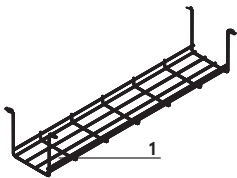

Accessories

1. Horizontal cable tray S69 - powder coated, colour: 09 - aluminum
2. Single desk horizontal cable tray (SG12, SG16) - powder coated metal, colour: M009 - aluminum semi-matt
3. Horizontal cable tray E64 - powder coated, colour: M009 - aluminium semi-matt
4. Cable tray for bench desks (SG220, SG260) - steel wire Ø4 mm, powder coated, colour: 09 - aluminum