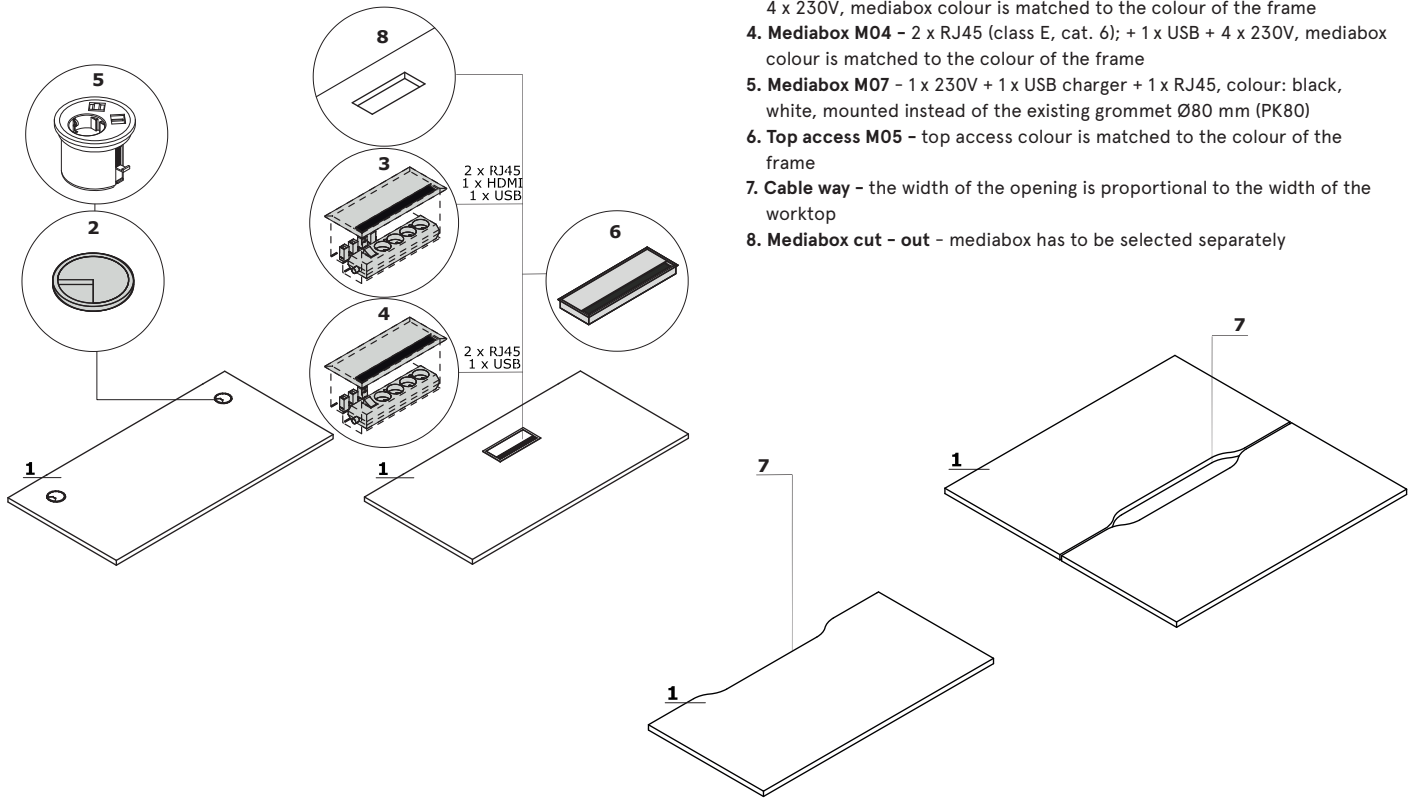

Ogi desk worktops

- 1. **Worktop** - MFC 28 mm, ABS edge
- OPTIONS WITH EXTRA CHARGE:**
- 2. **Grommet** - 2 pcs, Ø 80 mm
- 3. **Mediabox M04H** - 2 x RJ45 (class E, cat. 6); + 1 x USB + 1 x HDMI + 4 x 230V, mediabox colour is matched to the colour of the frame
- 4. **Mediabox M04** - 2 x RJ45 (class E, cat. 6); + 1 x USB + 4 x 230V, mediabox colour is matched to the colour of the frame
- 5. **Mediabox M07** - 1 x 230V + 1 x USB charger + 1 x RJ45, colour: black, white, mounted instead of the existing grommet Ø80 mm (PK80)
- 6. **Top access M05** - top access colour is matched to the colour of the frame
- 7. **Cable way** - the width of the opening is proportional to the width of the worktop
- 8. **Mediabox cut - out** - mediabox has to be selected separately