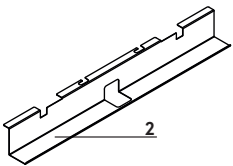

Frame

Ogi A: powder coated steel, profile 60x30 mm

Attention - the cable tray located underneath the worktop is only available in: M009 - aluminium semi-matte colour

Accessories

- 1. Horizontal cable tray S69 - powder coated, colour: 09 - aluminum
- 2. Single desk horizontal cable tray (SG12, SG16) - powder coated metal, colour: M009 - aluminum semi-matt
- 3. Horizontal cable tray E64 - powder coated, colour: M009 - aluminium semi-matt
- 4. Cable tray for bench desks (SG220, SG260) - steel wire Ø4 mm, powder coated, colour: 09 - aluminum