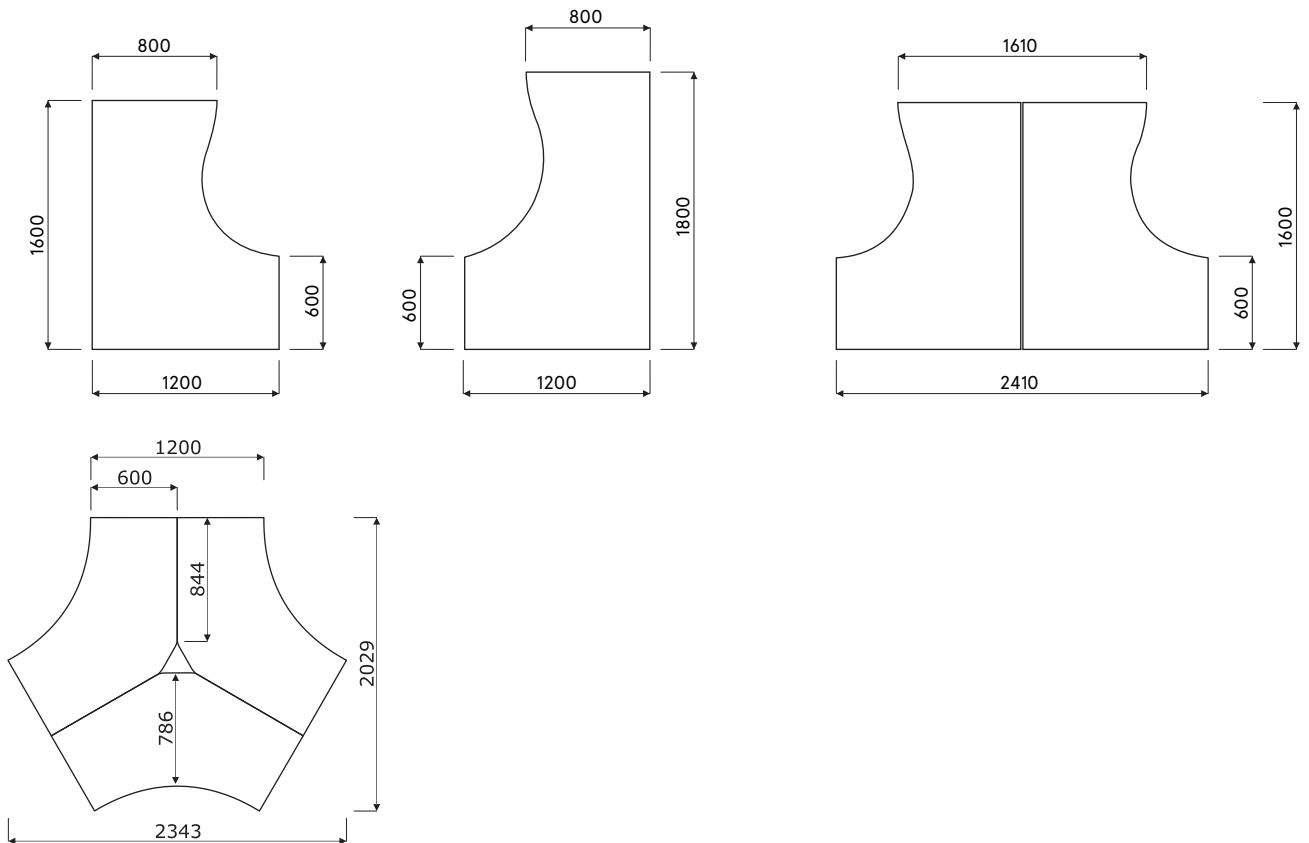

Dimensions of radial worktops (mm)

Ogi A	Date of preparation 30.11.2021	The data contained in this document is valid in the day of its preparation. Change of the product, as long as it does not affect the basic features of it, does not require consistent updates of the document.	page 3/8 technical description