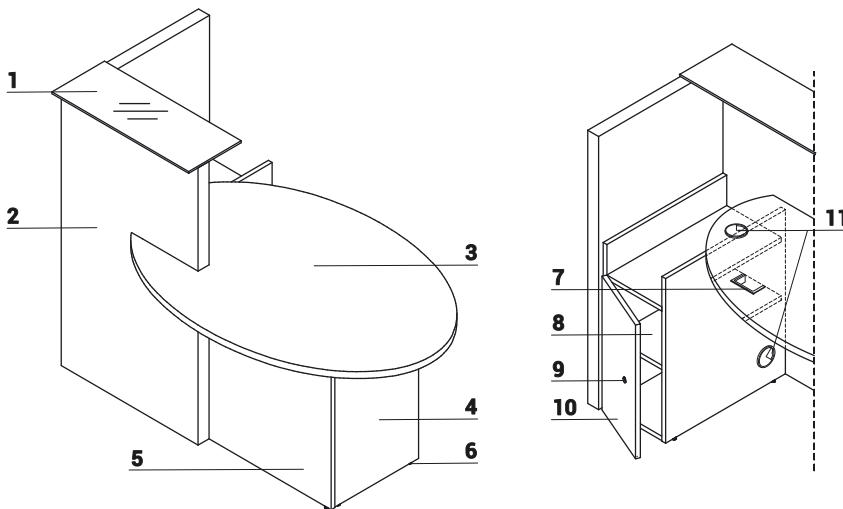

TECHNICAL SPECIFICATION

COLOURS

FRONT

34 CHESTNUT

64 COCOA

BODY

67 WHITE PASTEL

- 1. Top - tempered frosted glass 8mm
- 2. Front - MFC 52mm
- 3. Worktop - MFC 28mm, PVC edge
- 4. Body - MFC 28mm, PVC edge
- 5. Body - MFC 18mm, PVC edge
- 6. Leveling - 5mm range
- 7. Rectangular grommet - 90x48mm
- 8. Dividing storage - MFC 18mm, PVC edge
- 9. Patent lock
- 10. Front - MFC 18mm, PVC edge
- 11. Cable grommets - Ø80mm

DIMENSIONS

W1 - 650mm | W2 - 1548mm | W3 - 850mm | W4 - 352mm | W5 - 695mm | W6 - 250mm | W7 - 1230mm | W8 - 1150mm | W9 - 650mm | W10 - 900mm | W11 - 692mm | W12 - 430mm | W13 - 320mm

PRODUCT ILLUSTRATION	DIMENSIONS [mm]			INDEX SYMBOL						COMMENTS
	WIDTH	DEPTH	HEIGHT			kg	m3	pcs		

**OVO RECEPTION DESK**

	1550	870	1150	<b>LOP10</b>		93.0	0.240	3		
	1550	870	1150	<b>LOL10</b>		93.0	0.236	3		

DESCRIPTION

- NET WEIGHT

VOLUME

NUMBER OF PACKAGES