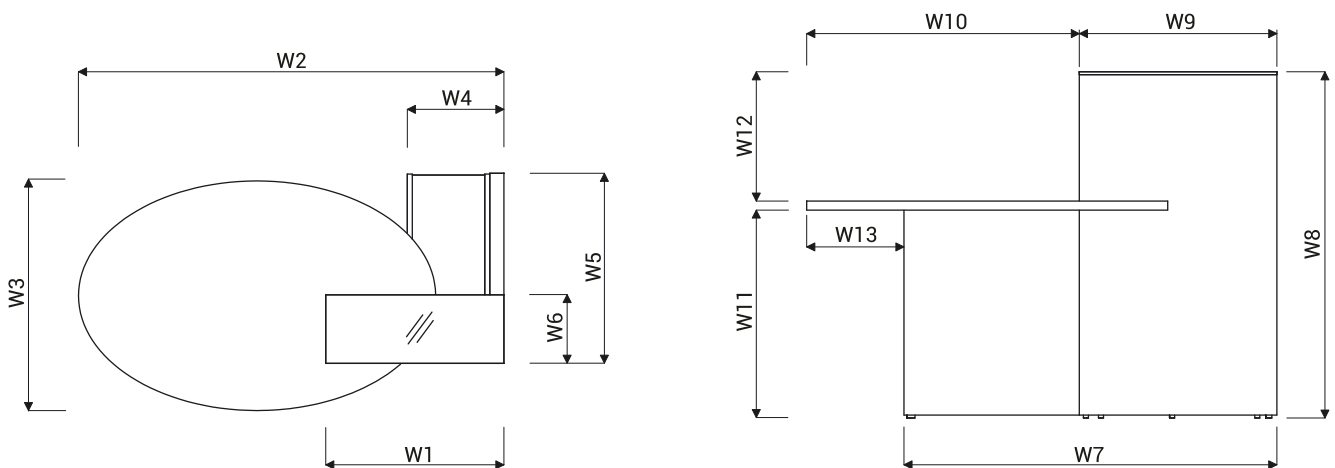

TECHNICAL SPECIFICATION

COLOURS

FRONT

34 CHESTNUT

64 COCOA

BODY

67 WHITE PASTEL

- 1. Top - tempered frosted glass 8mm
- 2. Front - MFC 52mm
- 3. Worktop - MFC 28mm, PVC edge
- 4. Body - MFC 28mm, PVC edge
- 5. Body - MFC 18mm, PVC edge
- 6. Leveling - 5mm range
- 7. Rectangular grommet - 90x48mm
- 8. Dividing storage - MFC 18mm, PVC edge
- 9. Patent lock
- 10. Front - MFC 18mm, PVC edge
- 11. Cable grommets - Ø80mm

DIMENSIONS

W1 - 650mm | W2 - 1548mm | W3 - 850mm | W4 - 352mm | W5 - 695mm | W6 - 250mm | W7 - 1230mm | W8 - 1150mm | W9 - 650mm | W10 - 900mm | W11 - 692mm | W12 - 430mm | W13 - 320mm

PRODUCT ILLUSTRATION	DIMENSIONS [mm]			INDEX SYMBOL						COMMENTS
	WIDTH	DEPTH	HEIGHT			kg	m3	pcs		

**OVO RECEPTION DESK**

	1550	870	1150	<b>LOP10</b>		93.0	0.240	3		
	1550	870	1150	<b>LOL10</b>		93.0	0.236	3		

DESCRIPTION

- NET WEIGHT

VOLUME

NUMBER OF PACKAGES