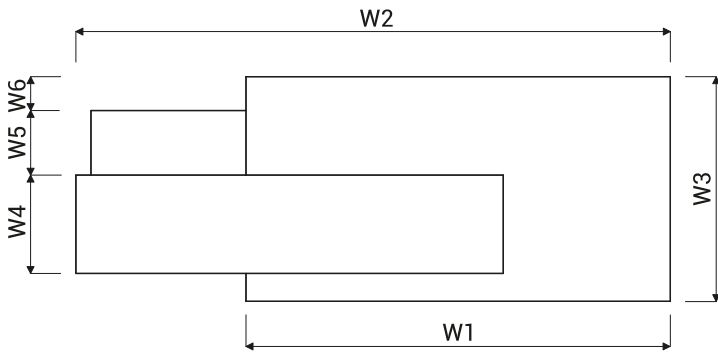

80 HIGH GLOSS  
LIME

81 HIGH GLOSS  
BURGUNDY

- 1. **Worktop** - MFC 28mm, PVC edge
- 2. **Top** - MFC 52mm (12+12+28mm), PVC edge
- 3. **Body** - MFC 28mm, PVC edge
- 4. **Front** - HPL 18mm - high gloss, PVC edge
- 5. **Body** - MFC 52mm, PVC edge

- 1. **Cable grommets** - Ø80mm
- 2. **Supporting leg** - profile 30x30mm, color 09 aluminium
- 3. **MFC drawer** - ball runners, capacity 40kg, 80% pull-out, patent lock

ATTENTION - Interior of the front in white

TECHNICAL SPECIFICATION

DIMENSIONS

W1 - 1500mm | W2 - 2101mm | W3 - 800mm | W4 - 350mm | W5 - 231mm | W6 - 121mm | W7 - 600mm | W8 - 80mm | W9 - 1016mm | W10 - 1512mm | W11 - 589mm | W12 - 372mm | W13 - 500mm | W14 - 230mm

PRODUCT ILLUSTRATION	DIMENSIONS [mm]			INDEX SYMBOL						COMMENTS
	WIDTH	DEPTH	HEIGHT							

FORO RECEPTION DESK

	2100	800	1100	LF10		171.3	0.447	4		
	2100	800	1100	LF11		171.3	0.454	4		

DESCRIPTION

- NET WEIGHT