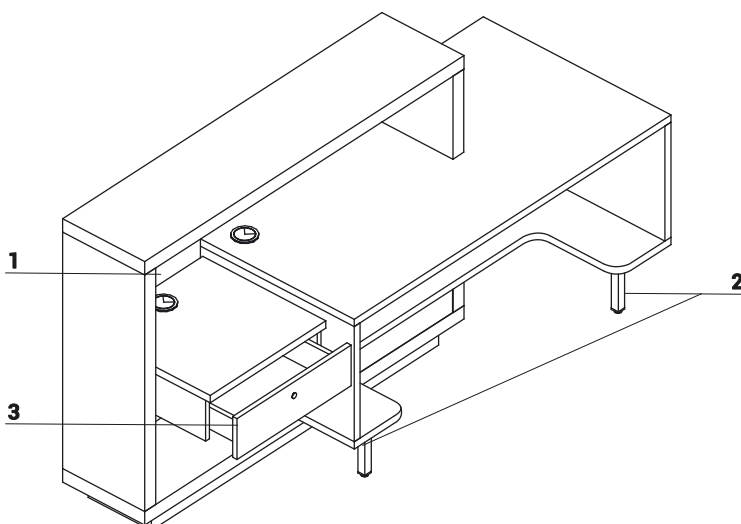

80 HIGH GLOSS  
LIME

81 HIGH GLOSS  
BURGUNDY

- 1. **Worktop** - MFC 28mm, PVC edge
- 2. **Top** - MFC 52mm (12+12+28mm), PVC edge
- 3. **Body** - MFC 28mm, PVC edge
- 4. **Front** - HPL 18mm - high gloss, PVC edge
- 5. **Body** - MFC 52mm, PVC edge

- 1. **Cable grommets** - Ø80mm
- 2. **Supporting leg** - profile 30x30mm, color 09 aluminium
- 3. **MFC drawer** - ball runners, capacity 40kg, 80% pull-out, patent lock

ATTENTION - Interior of the front in white

TECHNICAL SPECIFICATION

DIMENSIONS

W1 - 1500mm | W2 - 2101mm | W3 - 800mm | W4 - 350mm | W5 - 231mm | W6 - 121mm | W7 - 600mm | W8 - 80mm | W9 - 1016mm | W10 - 1512mm | W11 - 589mm | W12 - 372mm | W13 - 500mm | W14 - 230mm

PRODUCT ILLUSTRATION	DIMENSIONS [mm]			INDEX SYMBOL						COMMENTS
	WIDTH	DEPTH	HEIGHT							

FORO RECEPTION DESK

	2100	800	1100	LF10		171.3	0.447	4		
	2100	800	1100	LF11		171.3	0.454	4		

DESCRIPTION

- NET WEIGHT