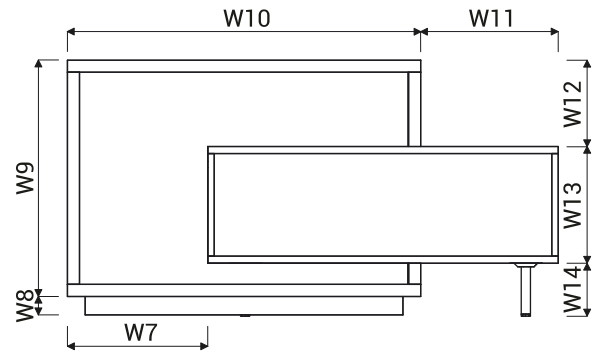

80 HIGH GLOSS  
LIME

81 HIGH GLOSS  
BURGUNDY

- 1. **Worktop** - MFC 28mm, PVC edge
- 2. **Top** - MFC 52mm (12+12+28mm), PVC edge
- 3. **Body** - MFC 28mm, PVC edge
- 4. **Front** - HPL 18mm - high gloss, PVC edge
- 5. **Body** - MFC 52mm, PVC edge

- 1. **Cable grommets** - Ø80mm
- 2. **Supporting leg** - profile 30x30mm, color 09 aluminium
- 3. **MFC drawer** - ball runners, capacity 40kg, 80% pull-out, patent lock

ATTENTION - Interior of the front in white

TECHNICAL SPECIFICATION

DIMENSIONS

W1 - 1500mm | W2 - 2101mm | W3 - 800mm | W4 - 350mm | W5 - 231mm | W6 - 121mm | W7 - 600mm | W8 - 80mm | W9 - 1016mm | W10 - 1512mm | W11 - 589mm | W12 - 372mm | W13 - 500mm | W14 - 230mm

PRODUCT ILLUSTRATION	DIMENSIONS [mm]			INDEX SYMBOL						COMMENTS
	WIDTH	DEPTH	HEIGHT							

FORO RECEPTION DESK

	2100	800	1100	LF10		171.3	0.447	4		
	2100	800	1100	LF11		171.3	0.454	4		

DESCRIPTION

- NET WEIGHT