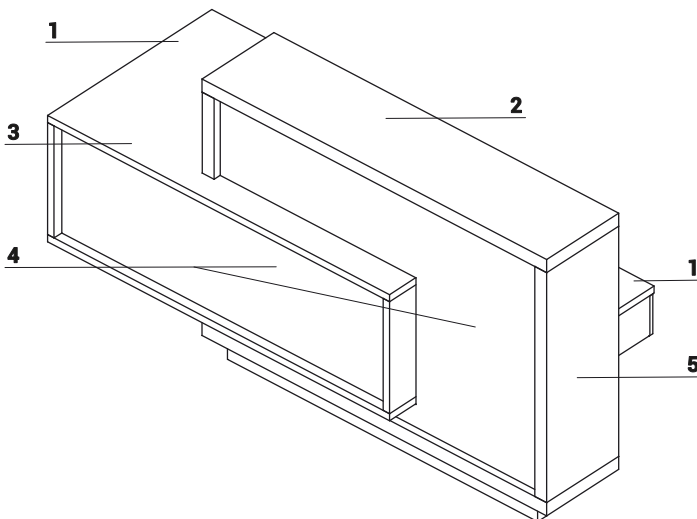

80 HIGH GLOSS  
LIME

81 HIGH GLOSS  
BURGUNDY

- 1. **Worktop** - MFC 28mm, PVC edge
- 2. **Top** - MFC 52mm (12+12+28mm), PVC edge
- 3. **Body** - MFC 28mm, PVC edge
- 4. **Front** - HPL 18mm - high gloss, PVC edge
- 5. **Body** - MFC 52mm, PVC edge

- 1. **Cable grommets** - Ø80mm
- 2. **Supporting leg** - profile 30x30mm, color 09 aluminium
- 3. **MFC drawer** - ball runners, capacity 40kg, 80% pull-out, patent lock

ATTENTION - Interior of the front in white

TECHNICAL SPECIFICATION

DIMENSIONS

W1 - 1500mm | W2 - 2101mm | W3 - 800mm | W4 - 350mm | W5 - 231mm | W6 - 121mm | W7 - 600mm | W8 - 80mm | W9 - 1016mm | W10 - 1512mm | W11 - 589mm | W12 - 372mm | W13 - 500mm | W14 - 230mm

PRODUCT ILLUSTRATION	DIMENSIONS [mm]			INDEX SYMBOL						COMMENTS
	WIDTH	DEPTH	HEIGHT							

FORO RECEPTION DESK

	2100	800	1100	LF10		171.3	0.447	4		
	2100	800	1100	LF11		171.3	0.454	4		

DESCRIPTION

- NET WEIGHT