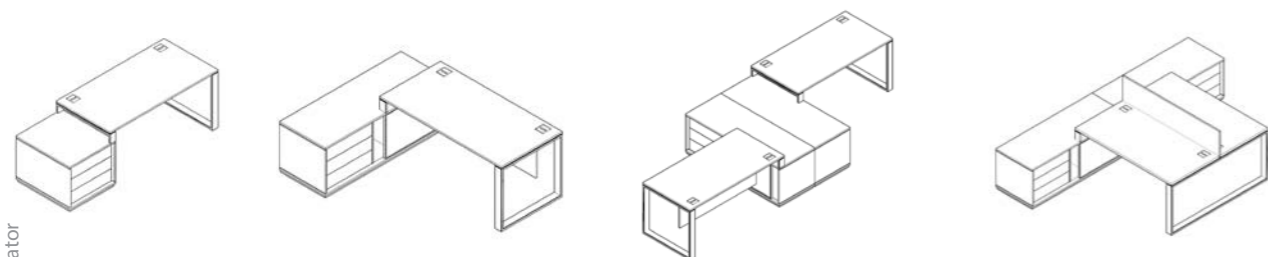

PŘÍKLADY KONFIGURACÍ / EXAMPLE ARRANGEMENT